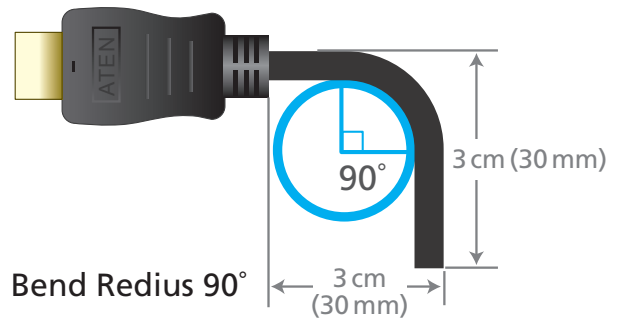

Gold-plated connectors

Features

- Crystal-clear video up to 4K DCI (4096 x 2160 @ 30 Hz), 4K UHD (3840 x 2160 @ 30 Hz), and 1080p @ 60 Hz signals
- HDMI Ethernet Channel functionality: additional dedicated data channel supports networking*
- HDMI (3D, Deep Color, 4K) and HDCP 2.2 compatible
- Gold-plated connectors for reliable transmissions
- Available in lengths from 2 to 20 m
- RoHS-compliant
- Bend Radius 90°**

Note:

- * Feature only available if linked devices are HDMI Ethernet Channel enabled
- ** Swings 100 times between angles of +/- 90 degrees, at a frequency of 13 times per minute

Specifications

Video Resolution	Up to 4096 x 2160 @ 30 Hz
Physical Properties	
Cable Length	2 m, 3 m, 5 m, 10 m, 15 m, 20 m
Cable Color	Black
Cable Outer Dimension	2L-7D02H-1 / 2L-7D03H / 2L-7D05H: 6.0 + - 0.2 mm
	2L-7D10H: 7.3 + - 0.2 mm
	2L-7D15H / 2L-7D20H: 10.0 + - 0.2 mm
Conductor Gauge	2L-7D02H-1 / 2L-7D03H / 2L-7D05H: 30 AWG
	2L-7D10H: 28 AWG
	2L-7D15H: 24 AWG
	2L-7D20H: 26 AWG
Conductor Material	Tinned Copper
Connector Plating	Gold
Connector Type	HDMI (19 pin) Male to Male
Cable Shield Type	Aluminum Foil
Cable Jacket Type	PVC
Environmental	
Operating Temperature	80° C
Rating	UL VW-1 (Flame rate), CSA