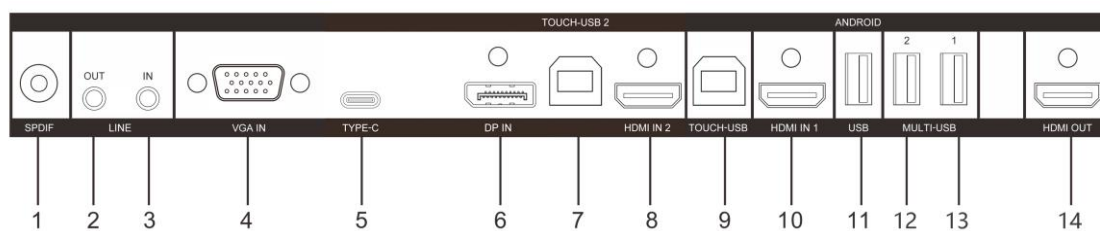

▪ Installation