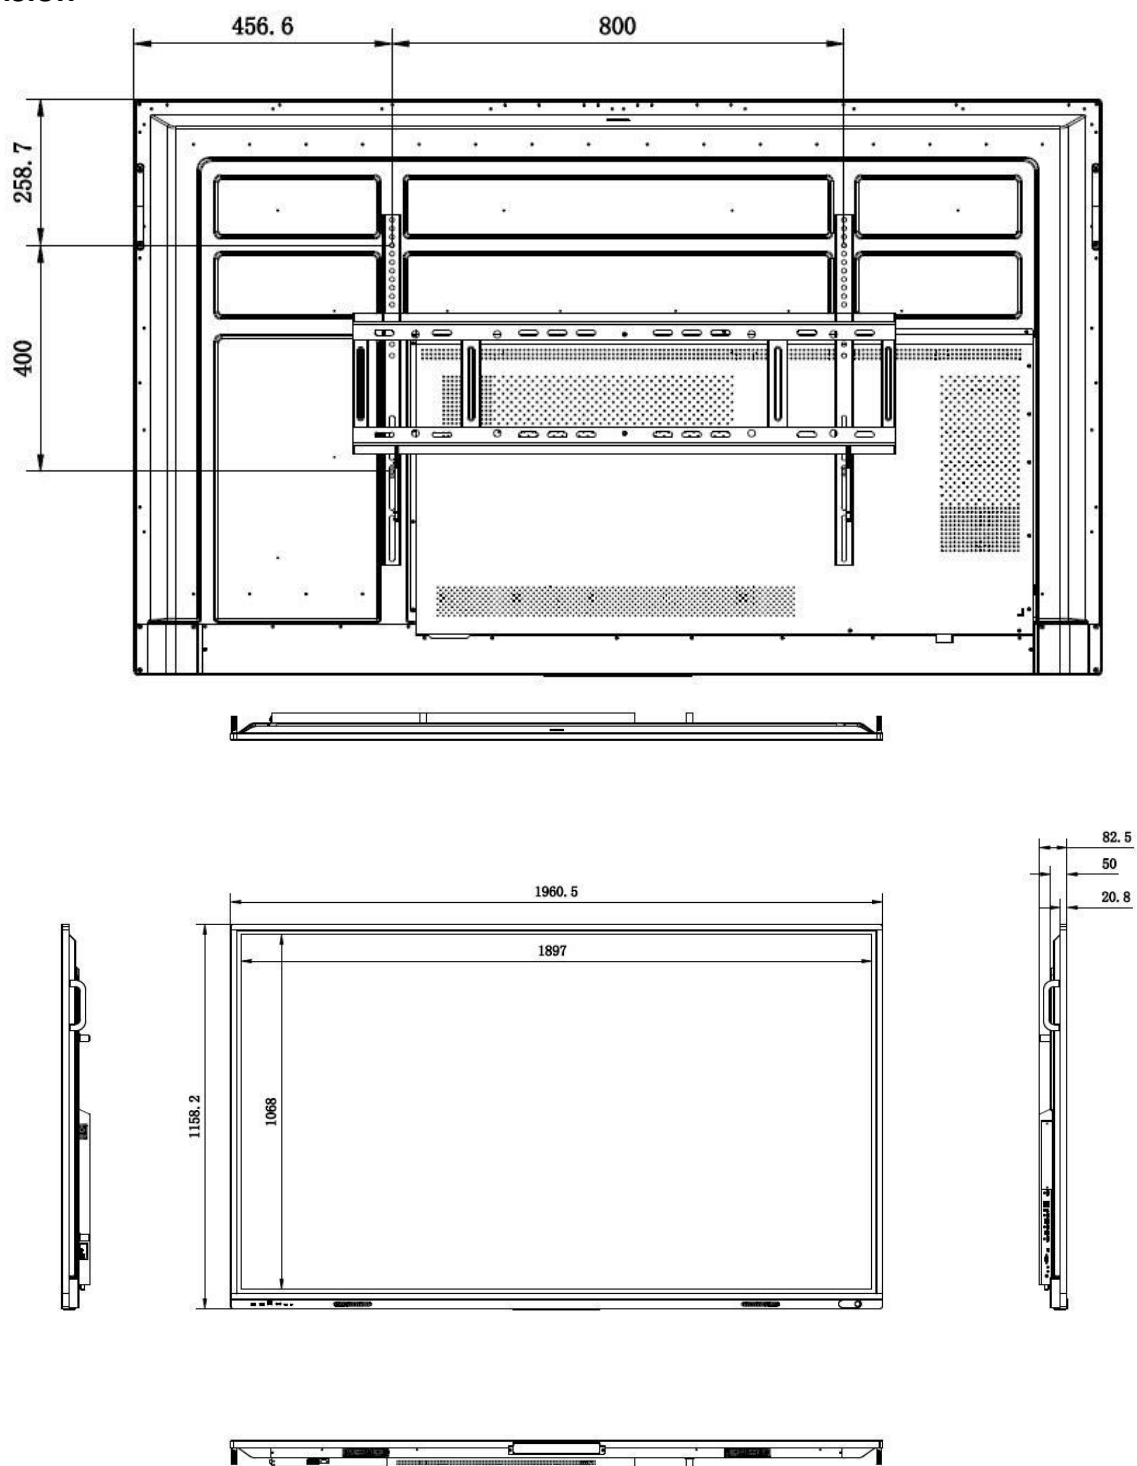

	Video & audio output	HDMI Out (HDMI 2.0) × 1, Audio Out × 1, SPDIF Out × 1
	Control interface	TOUCH-USB 3.0 × 3, RS232 × 1
	Network Interface	LAN (1000 Mbps) × 2 WIFI AP&Station, 2.4 G/5 G IEEE 802.11 a/b/g/n/ac 2 × 2 MIMO (2.4 GHz and 5 GHz) authentication protocols WEP, WPA, WPA2, PSK and 802.1X EAP
	Data Transmission Interface	USB 3.0 × 4, USB 2.0 × 1, Type-C × 2 (Type-C supports USB 2.0, DP 1.2, and charging functions; side charging 15 W, front charging 65 W)
Power	Standby Consumption	≤ 0.5 W
	Max. Consumption	< 375W
Working Environment	Working Temperature	0 °C to 40 °C (32 °F to 104°F)
	Working Humidity	10%~90% RH
General	VESA	800 mm × 600 mm (4 × M8-25 mm)
	Power Supply	100 to 240 VAC, 50/60 Hz
	Product dimensions	1960.5 × 1158.2 × 82.5 mm
	Accessory	Wall mount bracket, hook, user manual, touch writing pen, packing list, 3M touch USB cable, 3M HDMI cable (2.0), 1.5m power cable (European standard), Bluetooth remote control.
	Package Dimensions (W × H × D)	2197 × 284 × 1376mm
	Net Weight	83.82
	Gross Weight	93.64
	NFC	Support screen mirroring by Android phones.

▪ Installation

▪ **Available Model**

DS-D5C86RB/A

Dimension

Headquarters

No.555 Qianmo Road, Binjiang District,
Hangzhou 310051, China
T +86-571-8807-5998
www.hikvision.com

Follow us on social media to get the latest product and solution information.