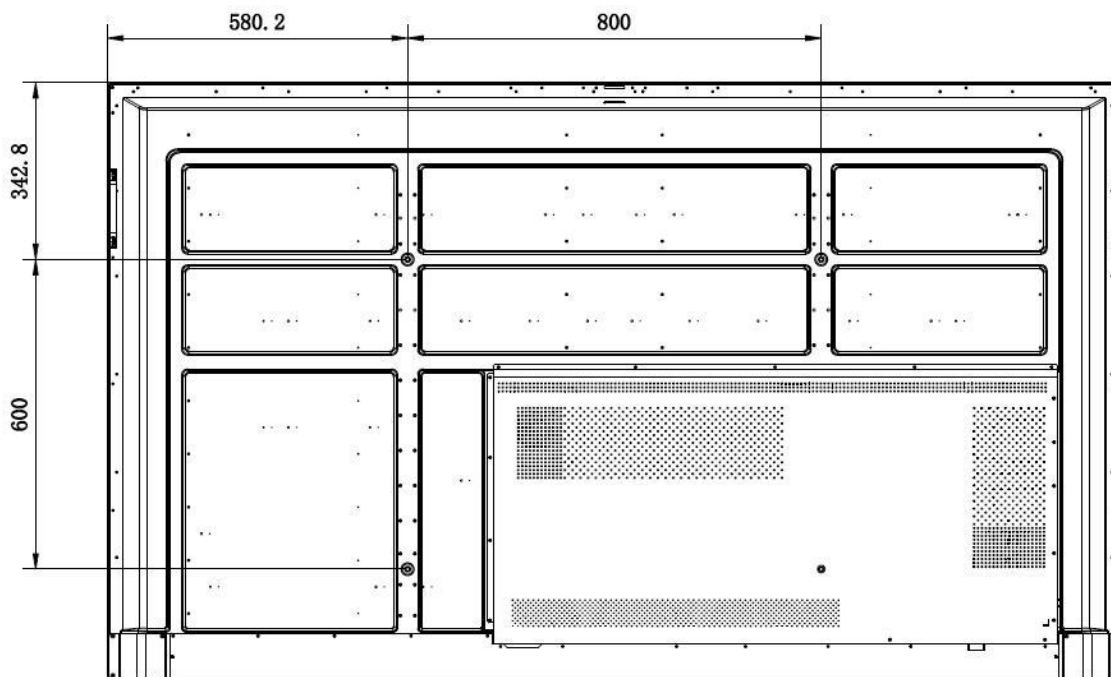

▪ Installation

▪ **Available Model**

DS-D5C86RB/A

Dimension

Headquarters

No.555 Qianmo Road, Binjiang District,
Hangzhou 310051, China
T +86-571-8807-5998
www.hikvision.com

Follow us on social media to get the latest product and solution information.