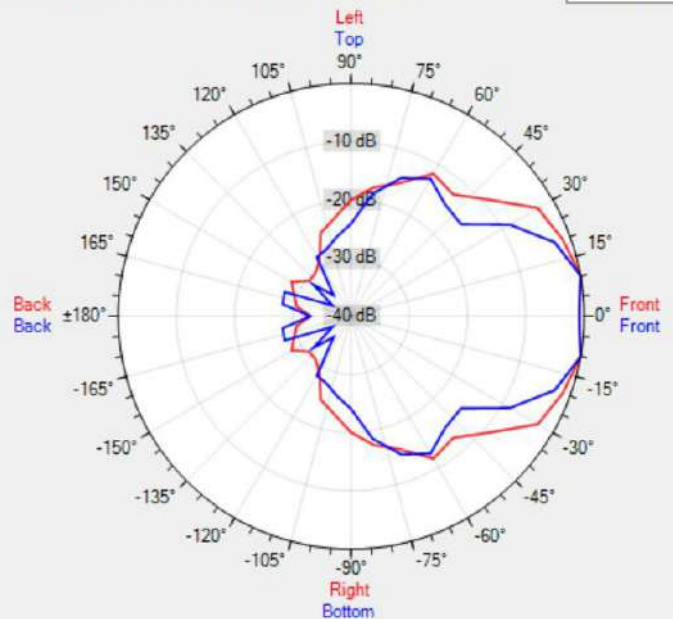

## POLAR PLOTS

Data Shown: MPLT32 (Apart Audio)  
Display Parameters: Frequency: 1000Hz (1/24th Octave)

Horizontal  
Vertical

Data Shown: MPLT32 (Apart Audio)  
Display Parameters: Frequency: 2000Hz (1/24th Octave)

Horizontal  
Vertical

Data Shown: MPLT32 (Apart Audio)  
Display Parameters: Frequency: 4000Hz (1/24th Octave)

Horizontal  
Vertical

Data Shown: MPLT32 (Apart Audio)  
Display Parameters: Frequency: 8000Hz (1/24th Octave)

Horizontal  
Vertical

MORE PICTURES