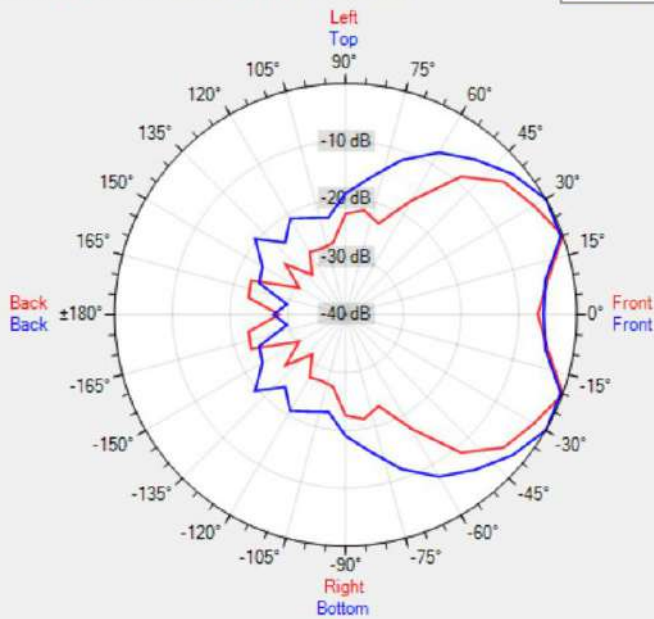

## TECHNICAL SPECIFICATIONS

height in mm	250	width in mm	360
depth in mm	290	loudspeaker system	2-way
woofer size in inch	6.5	tweeter size in inch	1
mounting system	U-bracket	colour	grey
100V transformer power taps in watts	32 - 16 - 8 - 4	SPL 1W/1m in dB	98
max SPL 1m in dB	113	frequency response in Hz	75 - 18 k
main construction material	ABS plastic	IP rating	66
applicable low impedance	no	applicable in 100V	yes
Horizontal dispersion angle 1000 Hz	105°	Vertical dispersion angle 1000 Hz	140°
closest RAL colour (subject to deviations)	RAL9006	Net weight product (kg)	3.00

## POLAR PLOTS

Data Shown: MPLT32 (Apart Audio)  
Display Parameters: Frequency: 1000Hz (1/24th Octave)

Horizontal  
Vertical

Data Shown: MPLT32 (Apart Audio)  
Display Parameters: Frequency: 2000Hz (1/24th Octave)

Horizontal  
Vertical

Data Shown: MPLT32 (Apart Audio)  
Display Parameters: Frequency: 4000Hz (1/24th Octave)

Horizontal  
Vertical

Data Shown: MPLT32 (Apart Audio)  
Display Parameters: Frequency: 8000Hz (1/24th Octave)