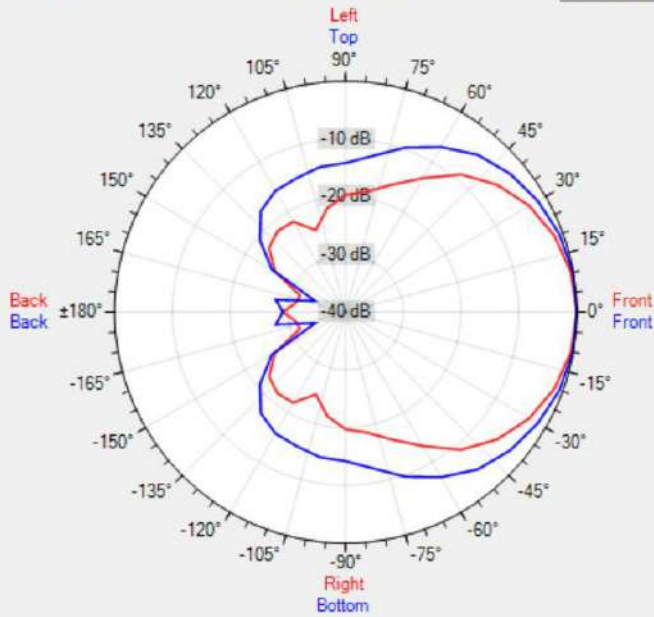

## TECHNICAL SPECIFICATIONS

height in mm	250	width in mm	360
depth in mm	290	loudspeaker system	2-way
woofer size in inch	6.5	tweeter size in inch	1
mounting system	U-bracket	colour	grey
100V transformer power taps in watts	32 - 16 - 8 - 4	SPL 1W/1m in dB	98
max SPL 1m in dB	113	frequency response in Hz	75 - 18 k
main construction material	ABS plastic	IP rating	66
applicable low impedance	no	applicable in 100V	yes
Horizontal dispersion angle 1000 Hz	105°	Vertical dispersion angle 1000 Hz	140°
closest RAL colour (subject to deviations)	RAL9006	Net weight product (kg)	3.00

## POLAR PLOTS

Data Shown: MPLT32 (Apart Audio)  
Display Parameters: Frequency: 1000Hz (1/24th Octave)

Horizontal  
Vertical

Data Shown: MPLT32 (Apart Audio)  
Display Parameters: Frequency: 2000Hz (1/24th Octave)