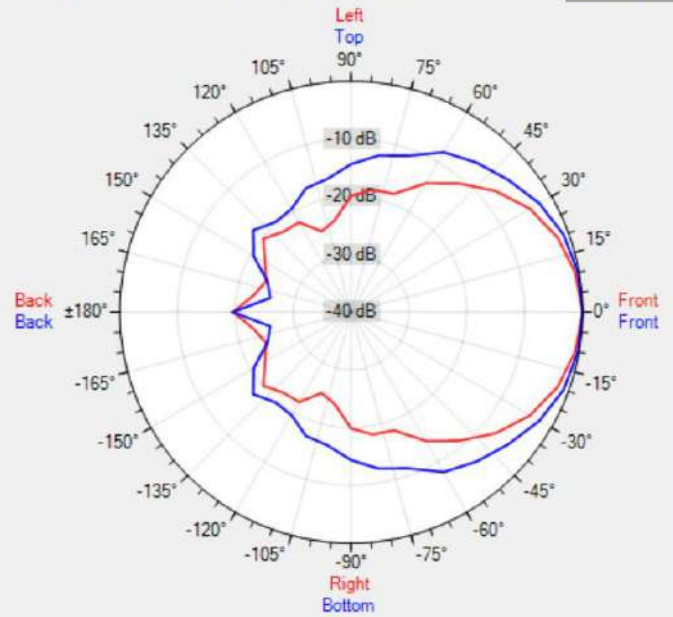

## TECHNICAL SPECIFICATIONS

height in mm	250	width in mm	360
depth in mm	290	loudspeaker system	2-way
woofer size in inch	6.5	tweeter size in inch	1
mounting system	U-bracket	colour	grey
100V transformer power taps in watts	32 - 16 - 8 - 4	SPL 1W/1m in dB	98
max SPL 1m in dB	113	frequency response in Hz	75 - 18 k
main construction material	ABS plastic	IP rating	66
applicable low impedance	no	applicable in 100V	yes
Horizontal dispersion angle 1000 Hz	105°	Vertical dispersion angle 1000 Hz	140°
closest RAL colour (subject to deviations)	RAL9006	Net weight product (kg)	3.00

## POLAR PLOTS

Data Shown: MPLT32 (Apart Audio)  
Display Parameters: Frequency: 1000Hz (1/24th Octave)

Horizontal  
Vertical

Data Shown: MPLT32 (Apart Audio)  
Display Parameters: Frequency: 2000Hz (1/24th Octave)

Horizontal  
Vertical

Data Shown: MPLT32 (Apart Audio)  
Display Parameters: Frequency: 4000Hz (1/24th Octave)

Horizontal  
Vertical

Data Shown: MPLT32 (Apart Audio)  
Display Parameters: Frequency: 8000Hz (1/24th Octave)