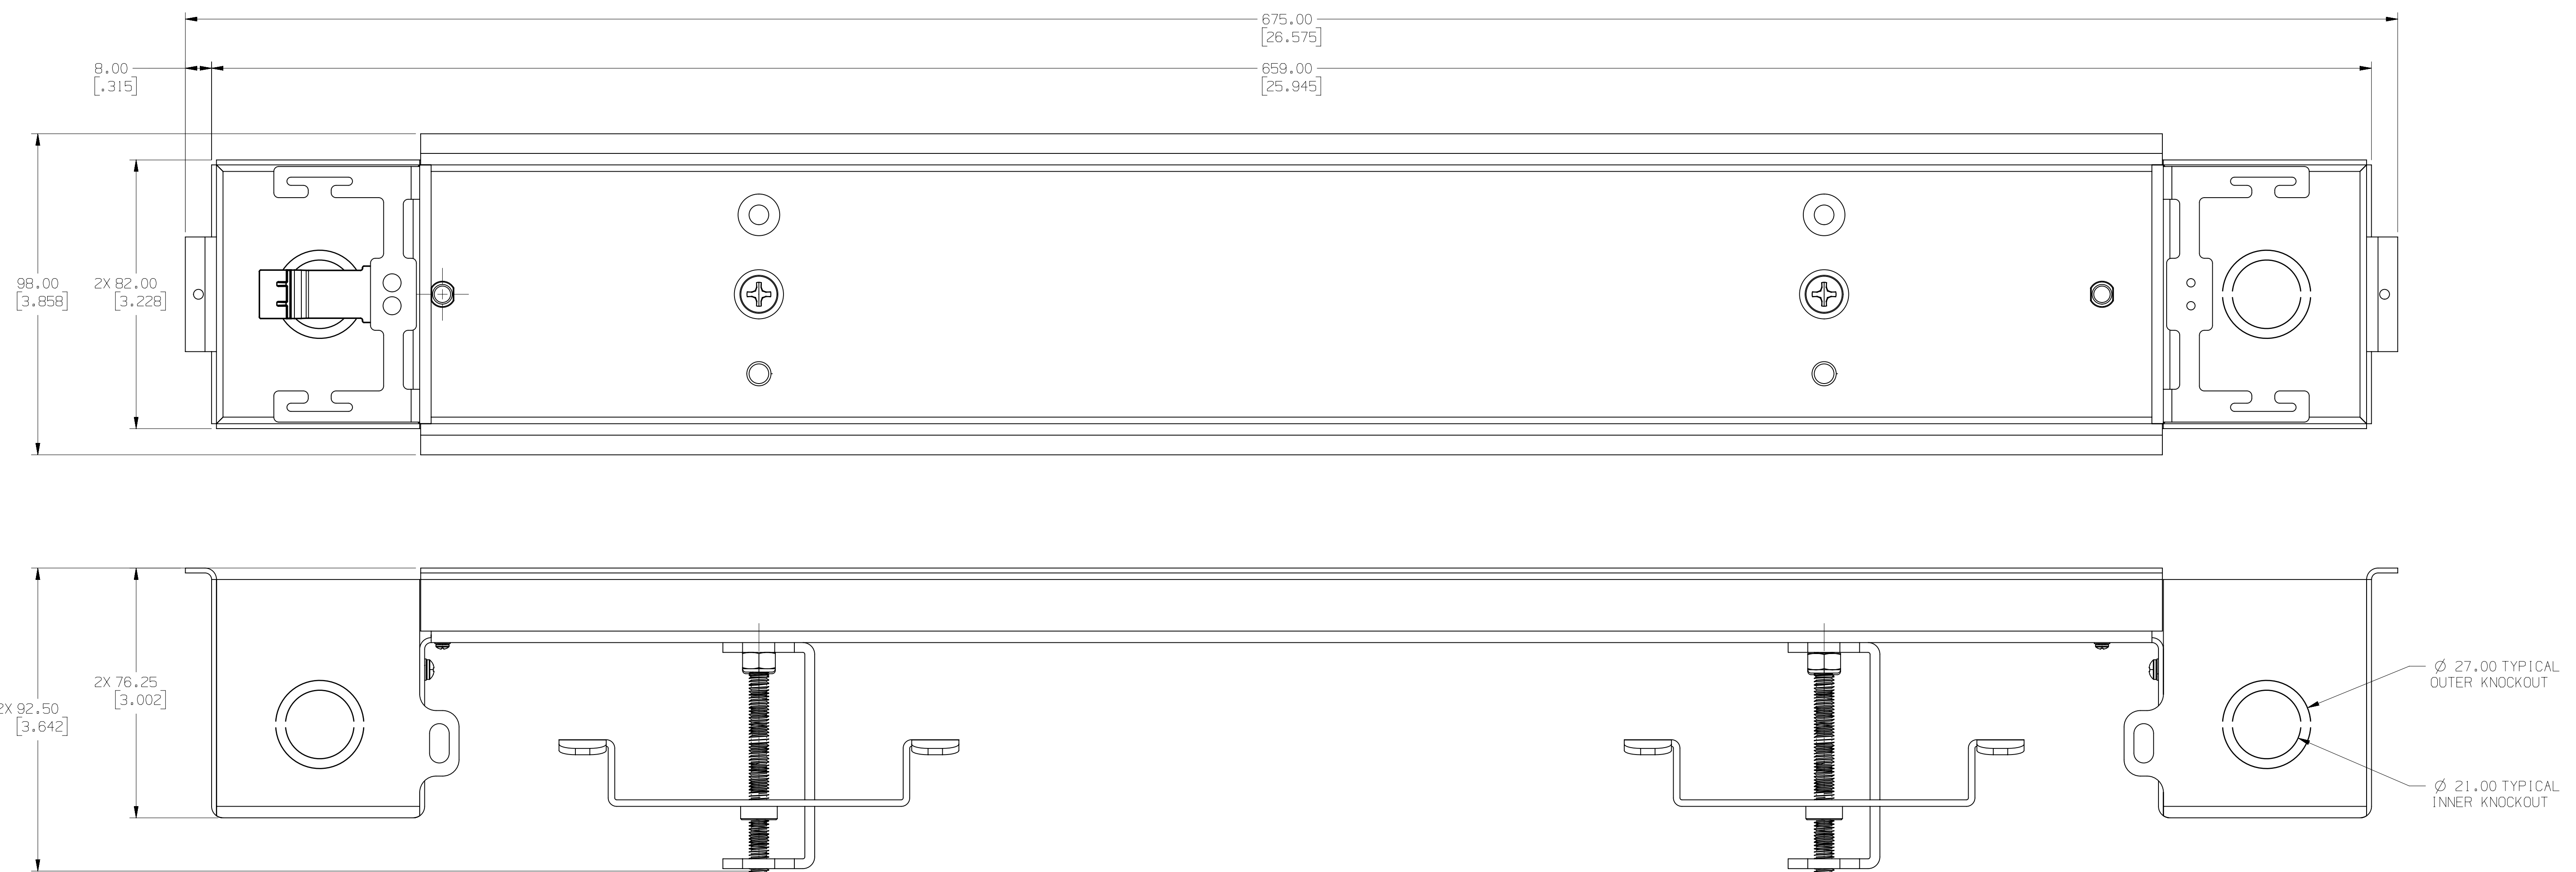

A710-FM-2FT  
2FT FLUSH MOUNT ACCESSORY

CUTTING TEMPLATE