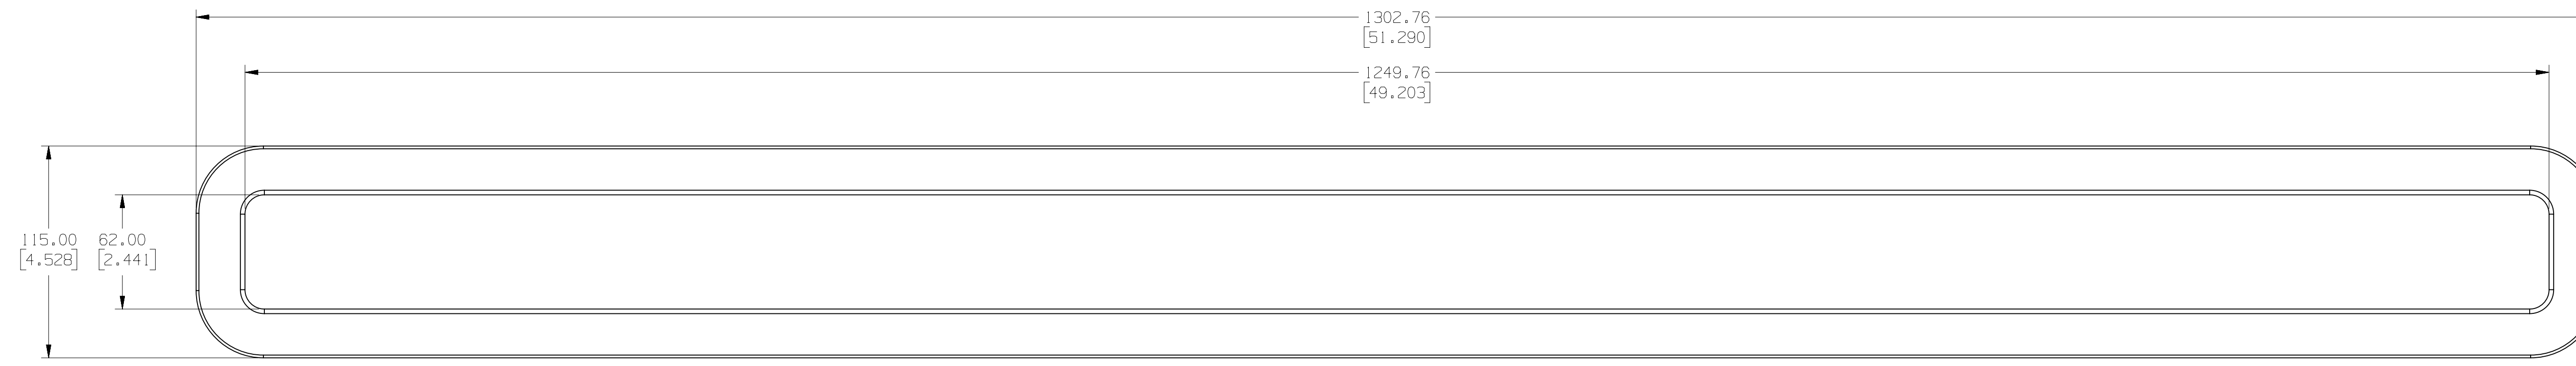

A710-FM-4FT  
4FT FLUSH MOUNT ACCESSORY

CUTTING TEMPLATE