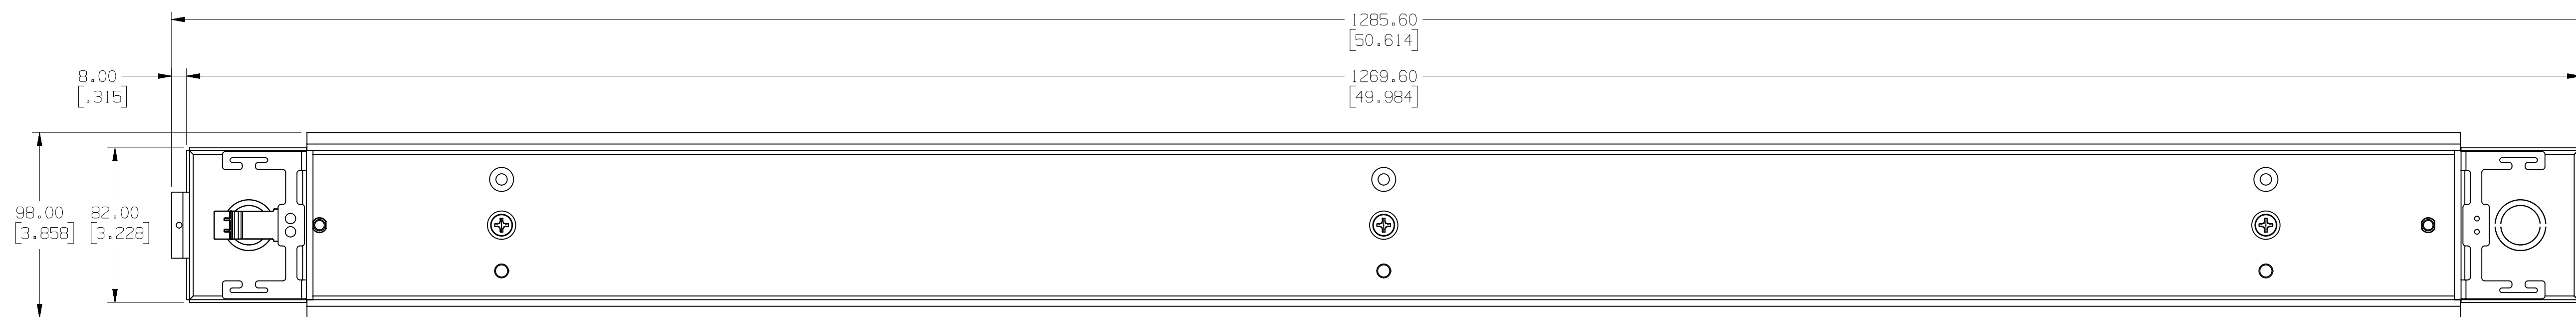

A710-FM-4FT  
4FT FLUSH MOUNT ACCESSORY

CUTTING TEMPLATE