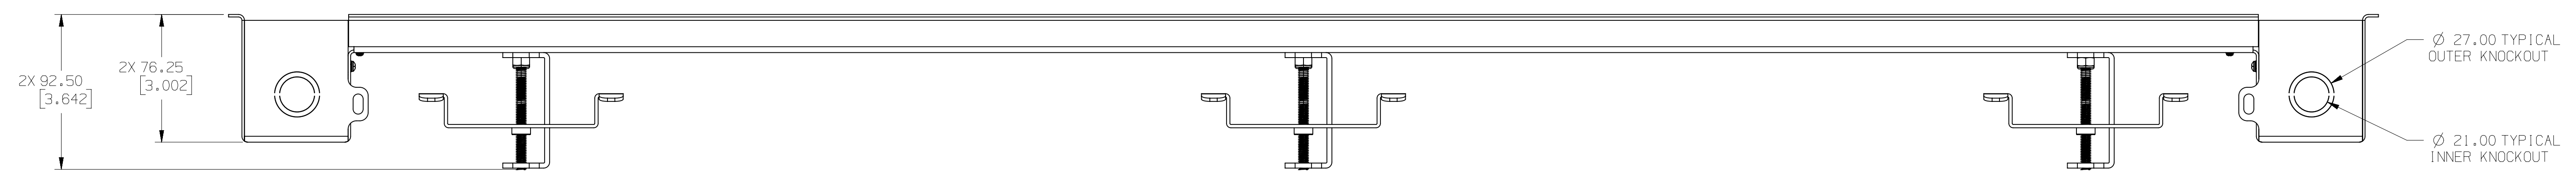

A710-FM-4FT  
4FT FLUSH MOUNT ACCESSORY

CUTTING TEMPLATE