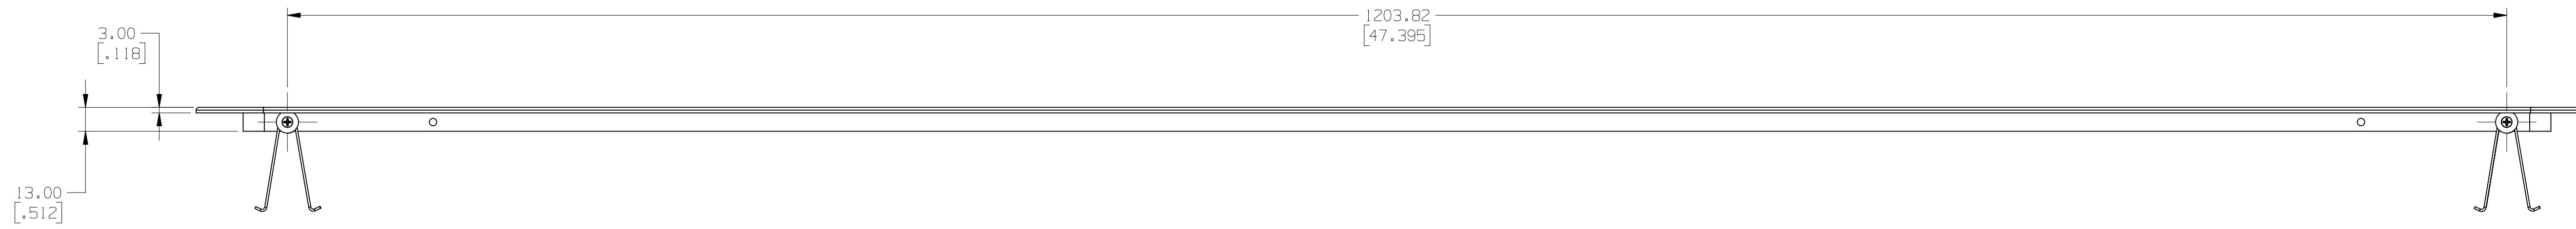

A710-FM-4FT  
4FT FLUSH MOUNT ACCESSORY

CUTTING TEMPLATE