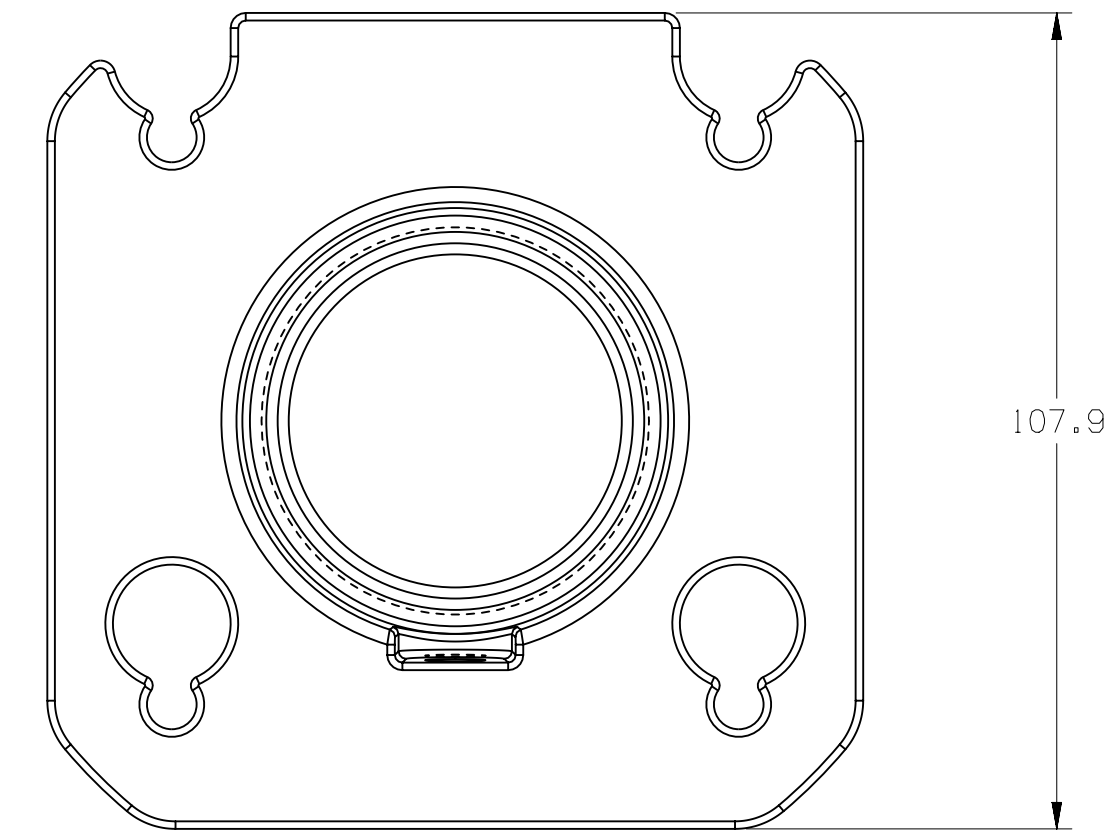

2X POLE MOUNT COVER

1X VESA BRACKET

1X 3/8-IN. ADAPTER

1X SET SCREW

4X THUMB SCREW

1X JAM NUT

1X ALLEN KEY

8X CABLE TIE

SHURE A901-R-PM-3/8IN - 3/8" POLE MOUNT KIT, MXA901 ROUND
 SCALE 1:1
 ALL DIMENSIONS SHOWN IN mm