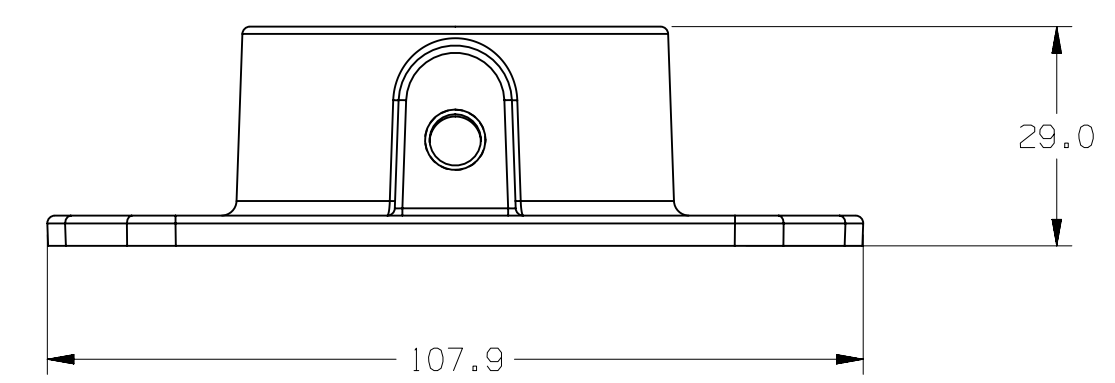

2X POLE MOUNT COVER

1X VESA BRACKET

1X 3/8-IN. ADAPTER

1X SET SCREW

4X THUMB SCREW

1X JAM NUT

1X ALLEN KEY

8X CABLE TIE

SHURE A901-R-PM-3/8IN - 3/8" POLE MOUNT KIT, MXA901 ROUND
 SCALE 1:1
 ALL DIMENSIONS SHOWN IN mm