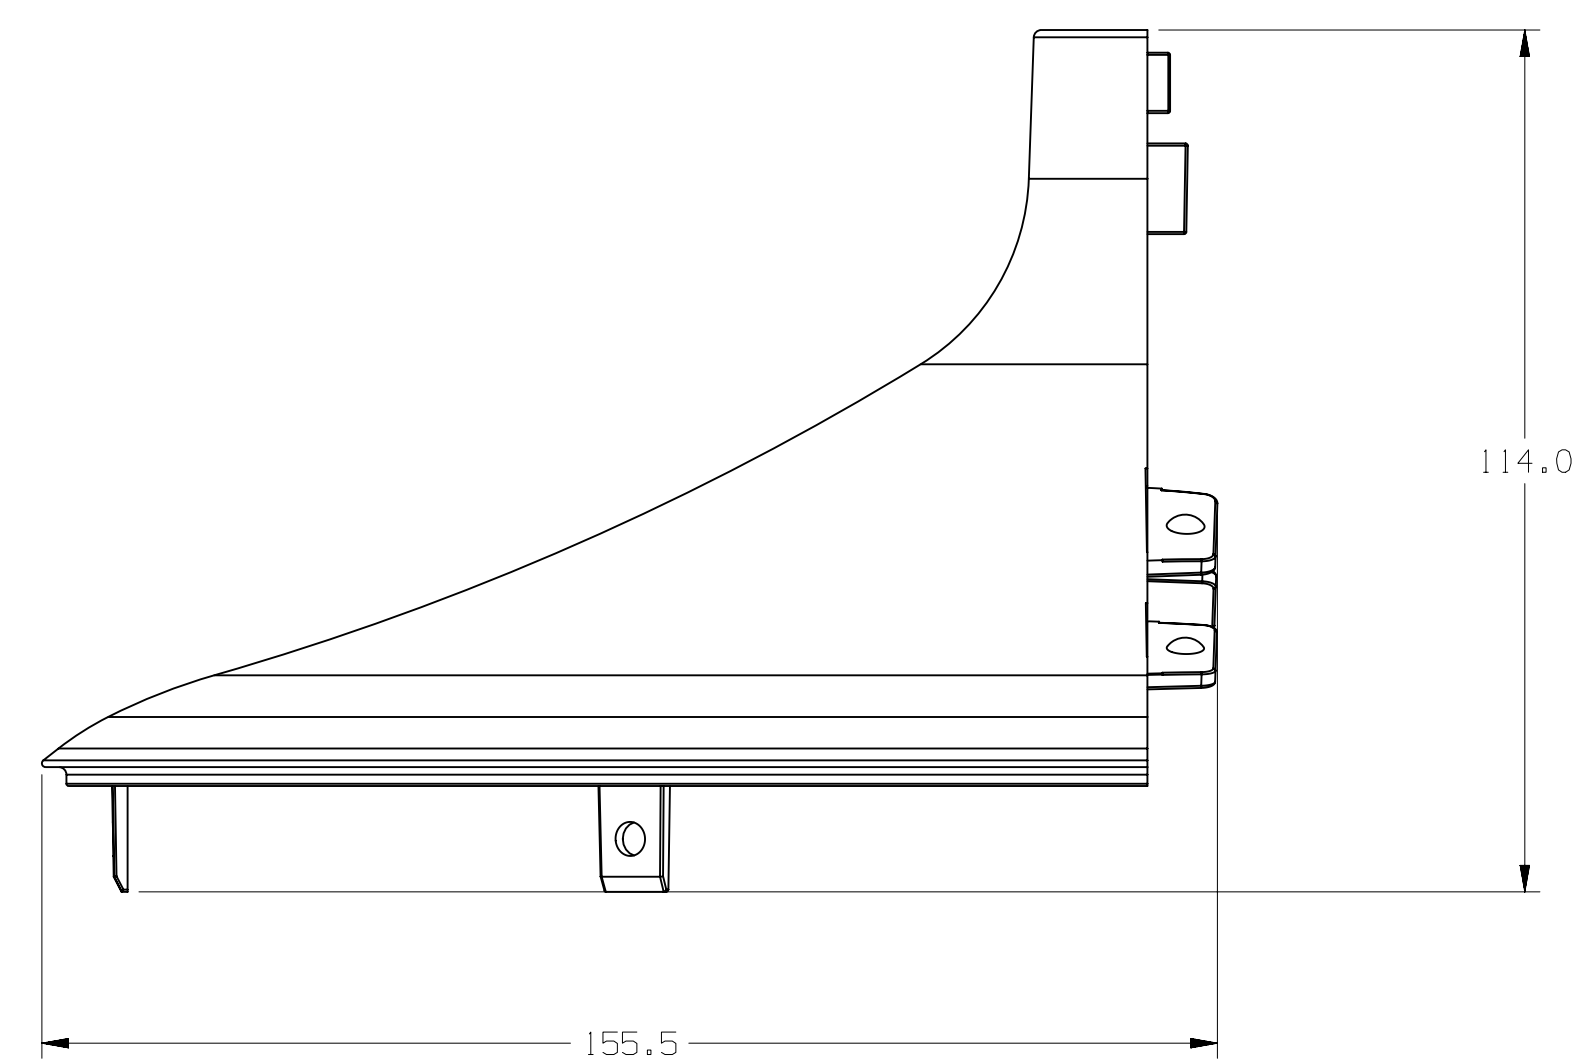

2X POLE MOUNT COVER

1X VESA BRACKET

1X 3/8-IN. ADAPTER

1X SET SCREW

4X THUMB SCREW

1X JAM NUT

1X ALLEN KEY

8X CABLE TIE

SHURE A901-R-PM-3/8IN - 3/8" POLE MOUNT KIT, MXA901 ROUND
 SCALE 1:1
 ALL DIMENSIONS SHOWN IN mm