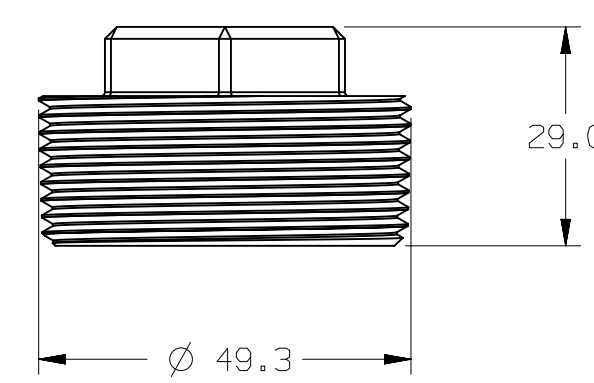

2X POLE MOUNT COVER

1X VESA BRACKET

1X 3/8-IN. ADAPTER

1X SET SCREW

4X THUMB SCREW

1X JAM NUT

1X ALLEN KEY

8X CABLE TIE

SHURE A901-R-PM-3/8IN - 3/8" POLE MOUNT KIT, MXA901 ROUND
 SCALE 1:1
 ALL DIMENSIONS SHOWN IN mm