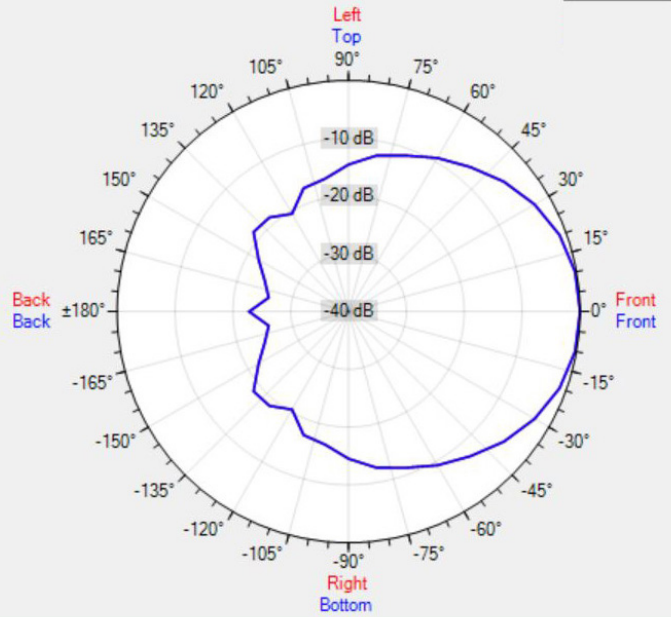

TECHNICAL SPECIFICATIONS

outside diam. in mm	0	height in mm	170
width in mm	226	depth in mm	244
loudspeaker system	single cone	woofer size in inch	5,25
woofer cone material	coated paper	mounting system	U-bracket
colour	grey	100V transformer power taps in watts	30 - 15 - 7.5 - 4
impedance in ohms	8	low impedance dynamic power in watts	30
low impedance RMS power in watts	30	SPL 1W/1m in dB	92
max SPL 1m in dB	107	frequency response in Hz	120 - 15 k
main construction material	ABS plastic	IP rating	54
applicable low impedance	yes	applicable in 100V	yes
Vertical dispersion angle 1000 Hz	180°	closest RAL colour (subject to deviations)	RAL9006
Net weight product (kg)	2.00		

POLAR PLOTS

Data Shown: MPH31 (Apart Audio)
Display Parameters: Frequency: 1000Hz (1/24th Octave)

Horizontal
Vertical

Data Shown: MPH31 (Apart Audio)
Display Parameters: Frequency: 2000Hz (1/24th Octave)

Horizontal
Vertical

Data Shown: MPH31 (Apart Audio)
Display Parameters: Frequency: 4000Hz (1/24th Octave)

Horizontal
Vertical

Data Shown: MPH31 (Apart Audio)
Display Parameters: Frequency: 8000Hz (1/24th Octave)

Horizontal
Vertical

MORE PICTURES