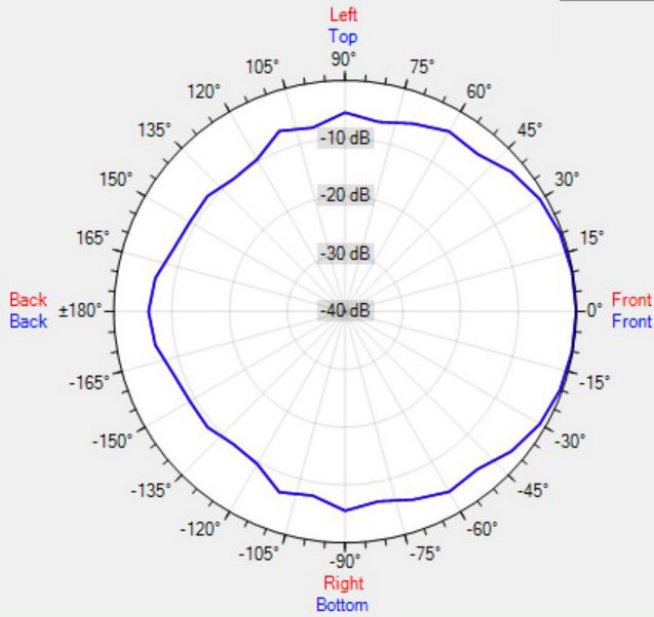

TECHNICAL SPECIFICATIONS

outside diam. in mm	0	height in mm	170
width in mm	226	depth in mm	244
loudspeaker system	single cone	woofer size in inch	5,25
woofer cone material	coated paper	mounting system	U-bracket
colour	grey	100V transformer power taps in watts	30 - 15 - 7.5 - 4
impedance in ohms	8	low impedance dynamic power in watts	30
low impedance RMS power in watts	30	SPL 1W/1m in dB	92
max SPL 1m in dB	107	frequency response in Hz	120 - 15 k
main construction material	ABS plastic	IP rating	54
applicable low impedance	yes	applicable in 100V	yes
Vertical dispersion angle 1000 Hz	180°	closest RAL colour (subject to deviations)	RAL9006
Net weight product (kg)	2.00		

POLAR PLOTS

Data Shown: MPH31 (Apart Audio)
Display Parameters: Frequency: 1000Hz (1/24th Octave)

Horizontal
Vertical

Data Shown: MPH31 (Apart Audio)
Display Parameters: Frequency: 2000Hz (1/24th Octave)