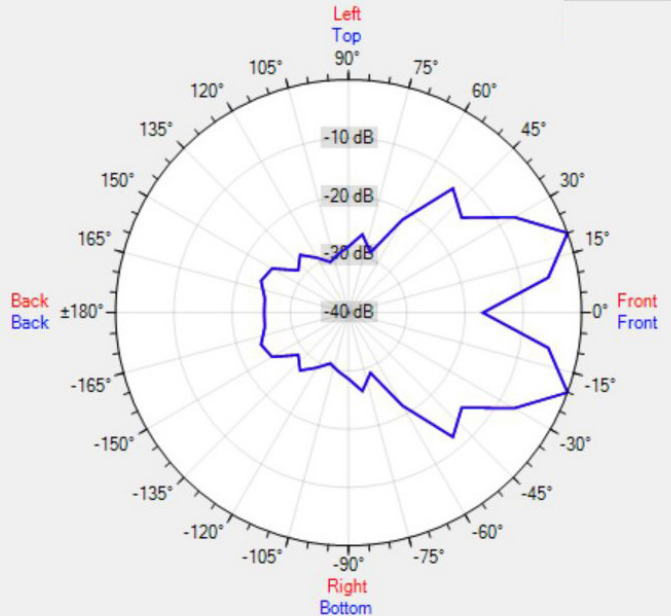

TECHNICAL SPECIFICATIONS

outside diam. in mm	0	height in mm	170
width in mm	226	depth in mm	244
loudspeaker system	single cone	woofer size in inch	5,25
woofer cone material	coated paper	mounting system	U-bracket
colour	grey	100V transformer power taps in watts	30 - 15 - 7.5 - 4
impedance in ohms	8	low impedance dynamic power in watts	30
low impedance RMS power in watts	30	SPL 1W/1m in dB	92
max SPL 1m in dB	107	frequency response in Hz	120 - 15 k
main construction material	ABS plastic	IP rating	54
applicable low impedance	yes	applicable in 100V	yes
Vertical dispersion angle 1000 Hz	180°	closest RAL colour (subject to deviations)	RAL9006
Net weight product (kg)	2.00		

POLAR PLOTS

Data Shown: MPH31 (Apart Audio)
Display Parameters: Frequency: 1000Hz (1/24th Octave)

Horizontal
Vertical

Data Shown: MPH31 (Apart Audio)
Display Parameters: Frequency: 2000Hz (1/24th Octave)

Horizontal
Vertical

Data Shown: MPH31 (Apart Audio)
Display Parameters: Frequency: 4000Hz (1/24th Octave)

Horizontal
Vertical

Data Shown: MPH31 (Apart Audio)
Display Parameters: Frequency: 8000Hz (1/24th Octave)

Horizontal
Vertical

MORE PICTURES