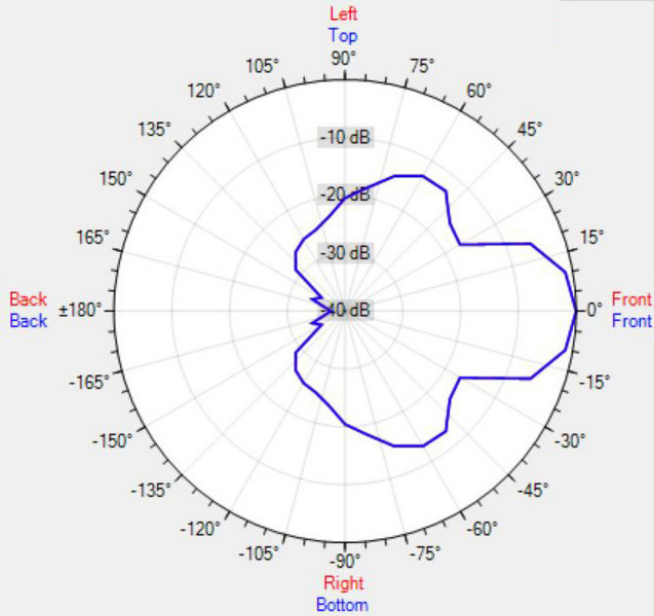

Data Shown: MPH31 (Apart Audio)
Display Parameters: Frequency: 4000Hz (1/24th Octave)

Horizontal
Vertical