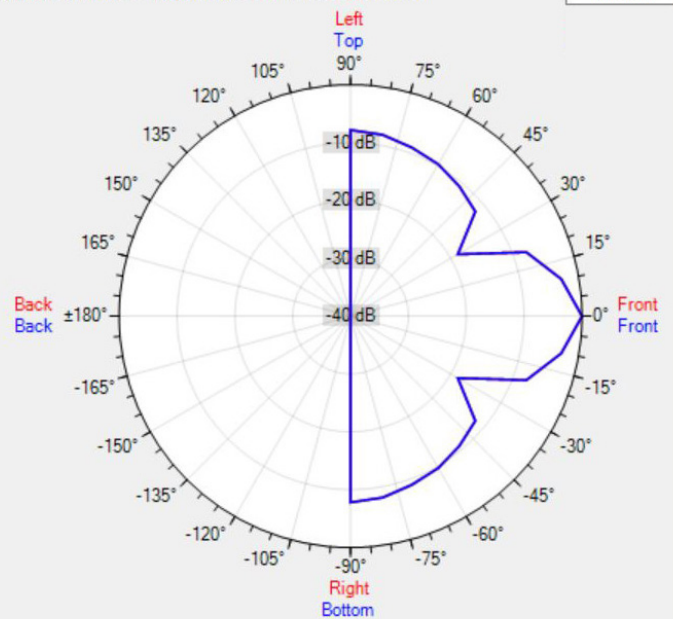

### TECHNICAL SPECIFICATIONS

outside diameter in mm	105	depth in mm	74
cutout in mm	85	installation grip range in mm	1 - 15
loudspeaker system	dual cone	woofer size in inch	3
woofer cone material	coated paper	mounting system	2 springs
colour	white / black	100V transformer power taps in watts	6 - 3 - 1.5
70V transformer power taps in watts	6 - 3 - 1.5 - 0.75	impedance in ohms	16
low impedance dynamic power in watts	20	low impedance RMS power in watts	10
SPL 1W/1m in dB	87	max SPL 1m in dB	99
frequency response in Hz	120 - 18K	main construction material	steel
grille main material	aluminium	IP rating	50
applicable low impedance	yes	applicable in 100V	yes
Vertical dispersion angle 1000 Hz	180°	closest RAL colour (subject to deviations)	RAL9010 (W) / RAL9011 (BL)
Net weight product in kg	0.35		

## POLAR PLOTS

Data Shown: CM3T (Apart Audio)  
Display Parameters: Frequency: 1000Hz (1/24th Octave)

Horizontal  
Vertical

Data Shown: CM3T (Apart Audio)  
Display Parameters: Frequency: 2000Hz (1/24th Octave)

Horizontal  
Vertical

Data Shown: CM3T (Apart Audio)  
Display Parameters: Frequency: 4000Hz (1/24th Octave)

Horizontal  
Vertical

Data Shown: CM3T (Apart Audio)  
Display Parameters: Frequency: 8000Hz (1/24th Octave)

Horizontal  
Vertical

MORE PICTURES

<b>APart</b>		<b>CM3T</b>			
GREEN	1.5W		Max. 20Watts music power 16 OHM		
WHITE	3W				
RED	6W				
BLACK	COM				