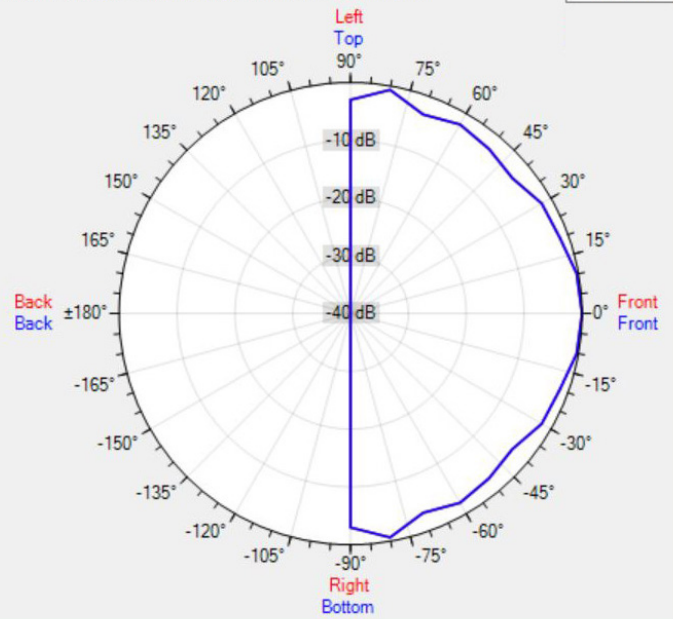

### TECHNICAL SPECIFICATIONS

outside diameter in mm	105	depth in mm	74
cutout in mm	85	installation grip range in mm	1 - 15
loudspeaker system	dual cone	woofer size in inch	3
woofer cone material	coated paper	mounting system	2 springs
colour	white / black	100V transformer power taps in watts	6 - 3 - 1.5
70V transformer power taps in watts	6 - 3 - 1.5 - 0.75	impedance in ohms	16
low impedance dynamic power in watts	20	low impedance RMS power in watts	10
SPL 1W/1m in dB	87	max SPL 1m in dB	99
frequency response in Hz	120 - 18K	main construction material	steel
grille main material	aluminium	IP rating	50
applicable low impedance	yes	applicable in 100V	yes
Vertical dispersion angle 1000 Hz	180°	closest RAL colour (subject to deviations)	RAL9010 (W) / RAL9011 (BL)
Net weight product in kg	0.35		

## POLAR PLOTS

Data Shown: CM3T (Apart Audio)  
Display Parameters: Frequency: 1000Hz (1/24th Octave)

Horizontal  
Vertical

Data Shown: CM3T (Apart Audio)  
Display Parameters: Frequency: 2000Hz (1/24th Octave)

Horizontal  
Vertical

Data Shown: CM3T (Apart Audio)  
Display Parameters: Frequency: 4000Hz (1/24th Octave)

Horizontal  
Vertical

Data Shown: CM3T (Apart Audio)  
Display Parameters: Frequency: 8000Hz (1/24th Octave)