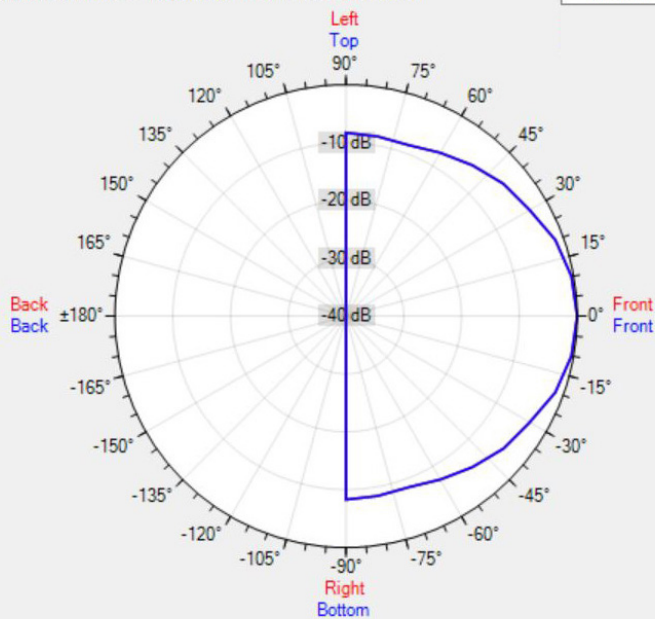

### TECHNICAL SPECIFICATIONS

outside diameter in mm	105	depth in mm	74
cutout in mm	85	installation grip range in mm	1 - 15
loudspeaker system	dual cone	woofer size in inch	3
woofer cone material	coated paper	mounting system	2 springs
colour	white / black	100V transformer power taps in watts	6 - 3 - 1.5
70V transformer power taps in watts	6 - 3 - 1.5 - 0.75	impedance in ohms	16
low impedance dynamic power in watts	20	low impedance RMS power in watts	10
SPL 1W/1m in dB	87	max SPL 1m in dB	99
frequency response in Hz	120 - 18K	main construction material	steel
grille main material	aluminium	IP rating	50
applicable low impedance	yes	applicable in 100V	yes
Vertical dispersion angle 1000 Hz	180°	closest RAL colour (subject to deviations)	RAL9010 (W) / RAL9011 (BL)
Net weight product in kg	0.35		

## POLAR PLOTS

Data Shown: CM3T (Apart Audio)  
Display Parameters: Frequency: 1000Hz (1/24th Octave)

Horizontal  
Vertical

Data Shown: CM3T (Apart Audio)  
Display Parameters: Frequency: 2000Hz (1/24th Octave)

Horizontal  
Vertical

Data Shown: CM3T (Apart Audio)  
Display Parameters: Frequency: 4000Hz (1/24th Octave)

Horizontal  
Vertical

Data Shown: CM3T (Apart Audio)  
Display Parameters: Frequency: 8000Hz (1/24th Octave)