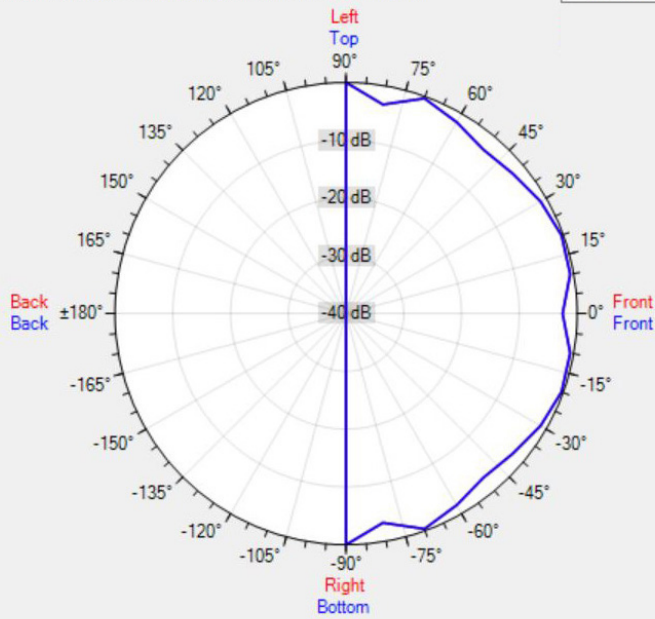

### TECHNICAL SPECIFICATIONS

outside diameter in mm	105	depth in mm	74
cutout in mm	85	installation grip range in mm	1 - 15
loudspeaker system	dual cone	woofer size in inch	3
woofer cone material	coated paper	mounting system	2 springs
colour	white / black	100V transformer power taps in watts	6 - 3 - 1.5
70V transformer power taps in watts	6 - 3 - 1.5 - 0.75	impedance in ohms	16
low impedance dynamic power in watts	20	low impedance RMS power in watts	10
SPL 1W/1m in dB	87	max SPL 1m in dB	99
frequency response in Hz	120 - 18K	main construction material	steel
grille main material	aluminium	IP rating	50
applicable low impedance	yes	applicable in 100V	yes
Vertical dispersion angle 1000 Hz	180°	closest RAL colour (subject to deviations)	RAL9010 (W) / RAL9011 (BL)
Net weight product in kg	0.35		

## POLAR PLOTS

Data Shown: CM3T (Apart Audio)  
Display Parameters: Frequency: 1000Hz (1/24th Octave)

Horizontal  
Vertical

Data Shown: CM3T (Apart Audio)  
Display Parameters: Frequency: 2000Hz (1/24th Octave)