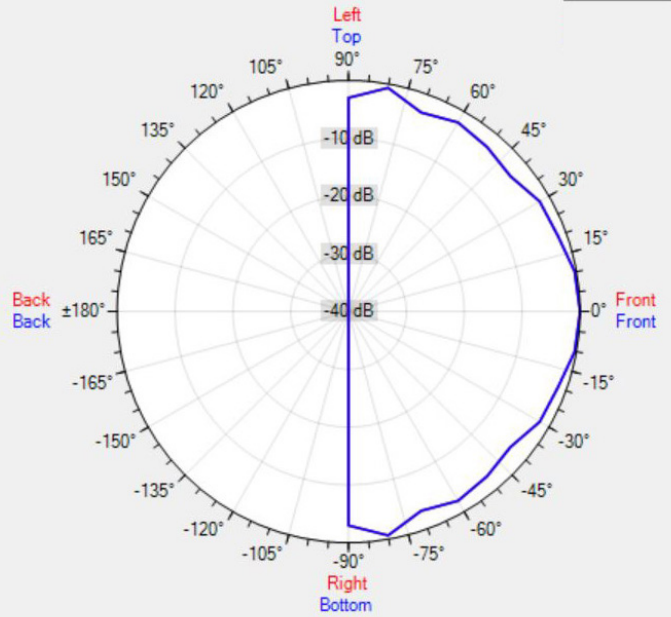

TECHNICAL SPECIFICATIONS

outside diameter in mm	105	depth in mm	74
cutout in mm	85	installation grip range in mm	1 - 15
loudspeaker system	dual cone	woofer size in inch	3
woofer cone material	coated paper	mounting system	2 springs
colour	white / black	100V transformer power taps in watts	6 - 3 - 1.5
70V transformer power taps in watts	6 - 3 - 1.5 - 0.75	impedance in ohms	16
low impedance dynamic power in watts	20	low impedance RMS power in watts	10
SPL 1W/1m in dB	87	max SPL 1m in dB	99
frequency response in Hz	120 - 18K	main construction material	steel
grille main material	aluminium	IP rating	50
applicable low impedance	yes	applicable in 100V	yes
Vertical dispersion angle 1000 Hz	180°	closest RAL colour (subject to deviations)	RAL9010 (W) / RAL9011 (BL)
Net weight product in kg	0.35		

POLAR PLOTS

Data Shown: CM3T (Apart Audio)
Display Parameters: Frequency: 1000Hz (1/24th Octave)

Horizontal
Vertical

Data Shown: CM3T (Apart Audio)
Display Parameters: Frequency: 2000Hz (1/24th Octave)

Horizontal
Vertical