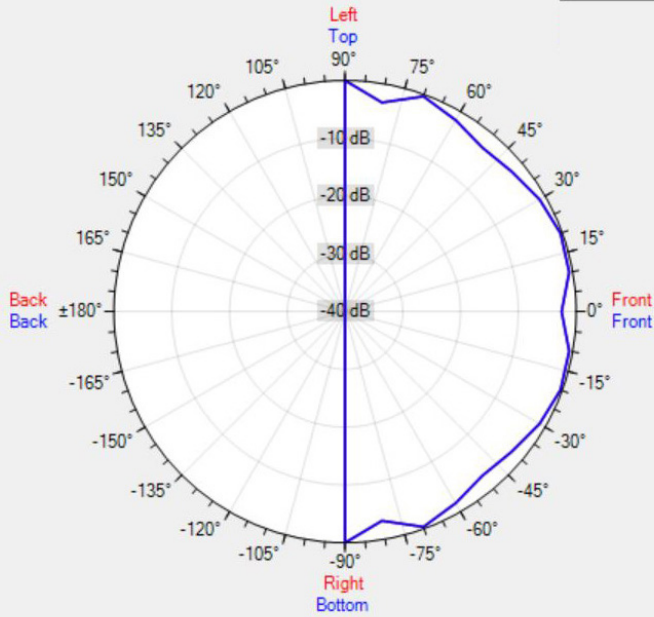

TECHNICAL SPECIFICATIONS

outside diameter in mm	105	depth in mm	74
cutout in mm	85	installation grip range in mm	1 - 15
loudspeaker system	dual cone	woofer size in inch	3
woofer cone material	coated paper	mounting system	2 springs
colour	white / black	100V transformer power taps in watts	6 - 3 - 1.5
70V transformer power taps in watts	6 - 3 - 1.5 - 0.75	impedance in ohms	16
low impedance dynamic power in watts	20	low impedance RMS power in watts	10
SPL 1W/1m in dB	87	max SPL 1m in dB	99
frequency response in Hz	120 - 18K	main construction material	steel
grille main material	aluminium	IP rating	50
applicable low impedance	yes	applicable in 100V	yes
Vertical dispersion angle 1000 Hz	180°	closest RAL colour (subject to deviations)	RAL9010 (W) / RAL9011 (BL)
Net weight product in kg	0.35		

POLAR PLOTS

Data Shown: CM3T (Apart Audio)
Display Parameters: Frequency: 1000Hz (1/24th Octave)

Horizontal
Vertical

Data Shown: CM3T (Apart Audio)
Display Parameters: Frequency: 2000Hz (1/24th Octave)

Horizontal
Vertical