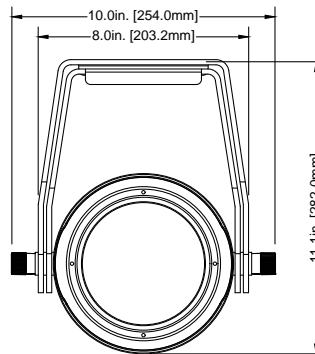

SIZE / WEIGHT
Length: 10.0" (253mm)
Width: 9.9" (252mm)
Vertical Height: 11.1" (282mm)
Weight: 10 lbs. (4.5 kg)

ELECTRICAL / THERMAL
AC 110-240V - 50/60Hz
78W Max Power Consumption
Multiple Unit Power Linking
5°F to 113°F (-15°C to 45°C)

PHOTOMETRIC DATA

	3 m	9.8 ft	4 m	13.1 ft	5 m	16.4 ft
7° Beam Diameter	0.3	1.0	0.39	1.3	0.47	1.5
12° Field Diameter	0.56	1.8	0.74	2.4	0.91	3.0
	lux	fc	lux	fc	lux	fc
RED LEDs	833	77	523	49	347	32
GREEN LEDs	1,182	110	717	67	432	40
BLUE LEDs	316	29	188	17	122	11
WHITE LEDs	1,762	164	1,068	99	721	67
FULL ON	3,813	354	2,321	216	1,538	143

MAX ZOOM - 39° Beam Diameter

	3 m	9.8 ft	4 m	13.1 ft	5 m	16.4 ft
39° Beam Diameter	2.16	7.1	2.89	9.5	3.61	11.8
43° Field Diameter	2.45	8.0	3.27	10.7	4.1	13.5
	lux	fc	lux	fc	lux	fc
RED LEDs	60	6	36	3	25	2
GREEN LEDs	75	7	44	4	31	3
BLUE LEDs	24	2	15	1	12	1
WHITE LEDs	107	10	64	6	44	4
FULL ON	228	21	135	13	88	8

DIMENSIONAL DRAWINGS

*DRAWINGS NOT TO SCALE