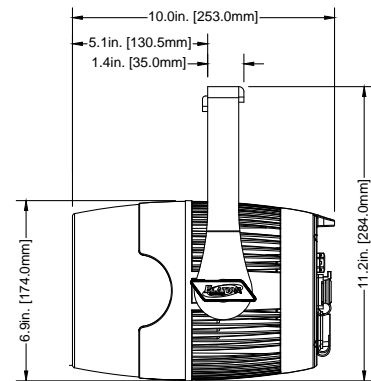

CONTROL / CONNECTIONS
12 DMX Channel Modes (13 Total Channels)
4 Button Touch Control Panel and LCD Menu
Display
RDM (Remote Device Management)
IP Rated 5pin DMX and IP65 Locking Power Cable
In/Out
With Wired Digital Communication Network

SIZE / WEIGHT
Length: 10.0" (253mm)
Width: 9.9" (252mm)
Vertical Height: 11.1" (282mm)
Weight: 10 lbs. (4.5 kg)

ELECTRICAL / THERMAL
AC 110-240V - 50/60Hz
78W Max Power Consumption
Multiple Unit Power Linking
5°F to 113°F (-15°C to 45°C)

APPROVALS / RATINGS
CE | cETLus | IP65

PRODUCT SPECIFICATIONS	
FUZ001	Fuze Par Z60 IP (US SKU)
1236100146	Fuze Par Z60 IP (EU SKU)
NARROW CLAMP	PRO 2" Wrap Around Clamp
NEU088	3 ft (1m) IP65 Power Link Cable
	Addition cable lenghts available

PHOTOMETRIC DATA

	3 m	9.8 ft	4 m	13.1 ft	5 m	16.4 ft
7° Beam Diameter	0.3	1.0	0.39	1.3	0.47	1.5
12° Field Diameter	0.56	1.8	0.74	2.4	0.91	3.0
	lux	fc	lux	fc	lux	fc
RED LEDs	833	77	523	49	347	32
GREEN LEDs	1,182	110	717	67	432	40
BLUE LEDs	316	29	188	17	122	11
WHITE LEDs	1,762	164	1,068	99	721	67
FULL ON	3,813	354	2,321	216	1,538	143

MAX ZOOM - 39° Beam Diameter

	3 m	9.8 ft	4 m	13.1 ft	5 m	16.4 ft
39° Beam Diameter	2.16	7.1	2.89	9.5	3.61	11.8
43° Field Diameter	2.45	8.0	3.27	10.7	4.1	13.5
	lux	fc	lux	fc	lux	fc
RED LEDs	60	6	36	3	25	2
GREEN LEDs	75	7	44	4	31	3
BLUE LEDs	24	2	15	1	12	1
WHITE LEDs	107	10	64	6	44	4
FULL ON	228	21	135	13	88	8

DIMENSIONAL DRAWINGS

*DRAWINGS NOT TO SCALE