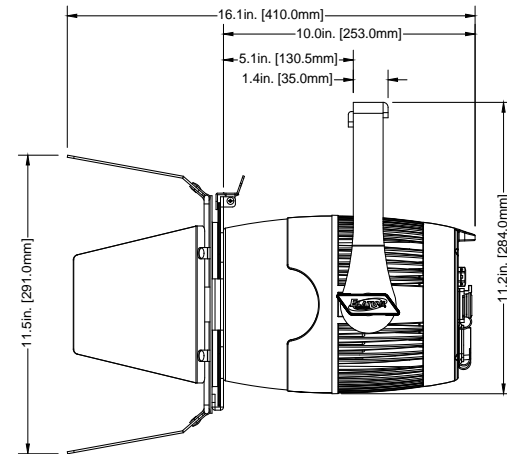

SIZE / WEIGHT
Length: 10.0" (253mm)
Width: 9.9" (252mm)
Vertical Height: 11.1" (282mm)
Weight: 10 lbs. (4.5 kg)

ELECTRICAL / THERMAL
AC 110-240V - 50/60Hz
78W Max Power Consumption
Multiple Unit Power Linking
5°F to 113°F (-15°C to 45°C)

PHOTOMETRIC DATA

	3 m	9.8 ft	4 m	13.1 ft	5 m	16.4 ft
7° Beam Diameter	0.3	1.0	0.39	1.3	0.47	1.5
12° Field Diameter	0.56	1.8	0.74	2.4	0.91	3.0
	lux	fc	lux	fc	lux	fc
RED LEDs	833	77	523	49	347	32
GREEN LEDs	1,182	110	717	67	432	40
BLUE LEDs	316	29	188	17	122	11
WHITE LEDs	1,762	164	1,068	99	721	67
FULL ON	3,813	354	2,321	216	1,538	143

MAX ZOOM - 39° Beam Diameter

	3 m	9.8 ft	4 m	13.1 ft	5 m	16.4 ft
39° Beam Diameter	2.16	7.1	2.89	9.5	3.61	11.8
43° Field Diameter	2.45	8.0	3.27	10.7	4.1	13.5
	lux	fc	lux	fc	lux	fc
RED LEDs	60	6	36	3	25	2
GREEN LEDs	75	7	44	4	31	3
BLUE LEDs	24	2	15	1	12	1
WHITE LEDs	107	10	64	6	44	4
FULL ON	228	21	135	13	88	8

DIMENSIONAL DRAWINGS

*DRAWINGS NOT TO SCALE