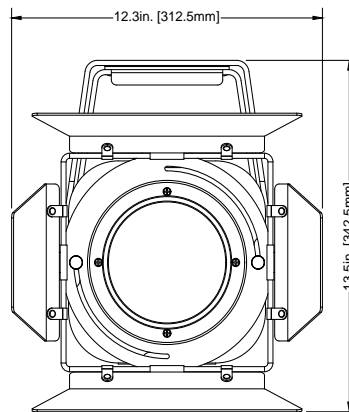

SIZE / WEIGHT
Length: 10.0" (253mm)
Width: 9.9" (252mm)
Vertical Height: 11.1" (282mm)
Weight: 10 lbs. (4.5 kg)

ELECTRICAL / THERMAL
AC 110-240V - 50/60Hz
78W Max Power Consumption
Multiple Unit Power Linking
5°F to 113°F (-15°C to 45°C)

PHOTOMETRIC DATA

	3 m	9.8 ft	4 m	13.1 ft	5 m	16.4 ft
7° Beam Diameter	0.3	1.0	0.39	1.3	0.47	1.5
12° Field Diameter	0.56	1.8	0.74	2.4	0.91	3.0
	lux	fc	lux	fc	lux	fc
RED LEDs	833	77	523	49	347	32
GREEN LEDs	1,182	110	717	67	432	40
BLUE LEDs	316	29	188	17	122	11
WHITE LEDs	1,762	164	1,068	99	721	67
FULL ON	3,813	354	2,321	216	1,538	143

MAX ZOOM - 39° Beam Diameter

	3 m	9.8 ft	4 m	13.1 ft	5 m	16.4 ft
39° Beam Diameter	2.16	7.1	2.89	9.5	3.61	11.8
43° Field Diameter	2.45	8.0	3.27	10.7	4.1	13.5
	lux	fc	lux	fc	lux	fc
RED LEDs	60	6	36	3	25	2
GREEN LEDs	75	7	44	4	31	3
BLUE LEDs	24	2	15	1	12	1
WHITE LEDs	107	10	64	6	44	4
FULL ON	228	21	135	13	88	8

DIMENSIONAL DRAWINGS

*DRAWINGS NOT TO SCALE