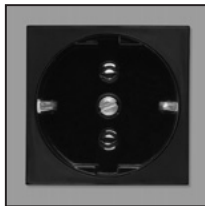

Hideaway HSA 300

HSA - HIDEAWAY SURFACE ACCESS
ENCLOSURE WITH
AV CONNECTIVITY, AC POWER,
AND USB POWER

USA

- ▶ Provides convenient access to HDMI, VGA, Stereo Audio, and Network connectivity
- ▶ Provides two 5 VDC USB power outlets and up to 2.1 A / 10.5 watts of power for charging mobile devices
- ▶ Unswitched AC power outlets available for US, Europe, and other world markets
- ▶ Available Multi-Region AC outlet is compatible with a variety of AC plug types
- ▶ Durable mechanic pneumatic movement and mechanical latching mechanism
- ▶ Virtually flush with the furniture surface when closed
- ▶ UL/c-UL listed and CE compliant

US

UK

Central Europe

Multi-Region

The Extron Hideaway® HSA 300 is a compact, tilt-up, furniture mountable enclosure for convenient access to AV connectivity, AC power, and USB power. It offers a perfect blend of connectivity and design aesthetics that complements sophisticated board rooms, conference rooms, and training facilities.

Extron Electronics
INTERFACING, SWITCHING AND CONTROL

DESCRIPTION

The Extron **Hideaway® HSA 300** is a compact, tilt-up, furniture-mountable enclosure for inconspicuous access to AV connectivity, AC power, and USB power. The HSA 300 features connectors for HDMI, VGA, Stereo Audio, and Network signals, one unswitched AC outlet, and two 5 VDC USB power outlets for charging mobile devices such as smartphones or tablets. When closed, the HSA 300 sits virtually flush with the table surface. To open, press the top of the enclosure and the HSA 300 slowly pivots into view, presenting the connectors at an ergonomic 49 degree angle to the tabletop. The HSA 300 is available with one US, UK, Central Europe, or Multi-Region AC outlet that's compatible with a variety of AC plug types. The HSA 300 is available in a durable black anodized finish to complement most furniture styles and room decor.