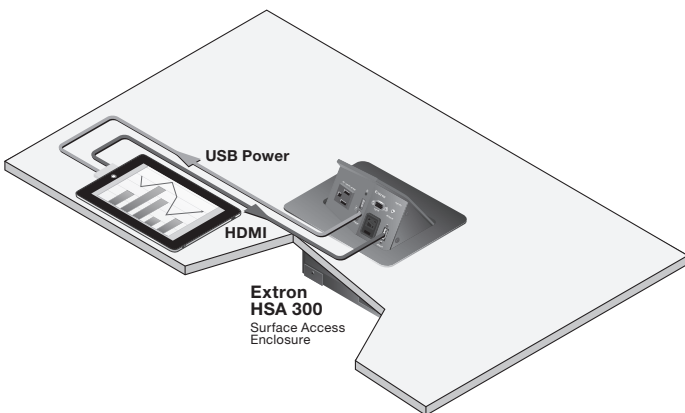

DESCRIPTION

The Extron **Hideaway® HSA 300** is a compact, tilt-up, furniture-mountable enclosure for inconspicuous access to AV connectivity, AC power, and USB power. The HSA 300 features connectors for HDMI, VGA, Stereo Audio, and Network signals, one unswitched AC outlet, and two 5 VDC USB power outlets for charging mobile devices such as smartphones or tablets. When closed, the HSA 300 sits virtually flush with the table surface. To open, press the top of the enclosure and the HSA 300 slowly pivots into view, presenting the connectors at an ergonomic 49 degree angle to the tabletop. The HSA 300 is available with one US, UK, Central Europe, or Multi-Region AC outlet that's compatible with a variety of AC plug types. The HSA 300 is available in a durable black anodized finish to complement most furniture styles and room decor.

FEATURES

- Provides convenient access to HDMI, VGA, Stereo Audio, and Network connectivity
- Provides two 5 VDC USB power outlets and up to 2.1 A / 10.5 watts of power for charging mobile devices
- Unswitched AC power outlets available for US, Europe, and other world markets
- Available Multi-Region AC outlet is compatible with a variety of AC plug types
- Durable mechanic pneumatic movement and mechanical latching mechanism
- Virtually flush with the furniture surface when closed
- UL/c-UL listed and CE compliant

APPLICATION DIAGRAM

SPECIFICATIONS

VIDEO INPUT/OUTPUT		
Number/signal type	1 pass-through VGA 1 pass-through HDMI	
Connectors	15-pin HD female to 15-pin HD female on a 6" (15 cm) pigtail HDMI female to HDMI female on a 10" (25 cm) pigtail	
AUDIO INPUT/OUTPUT		
Number/signal type	1 pass-through stereo, unbalanced	
Connectors	3.5 mm TRS jack to 3.5 mm 3 pole captive screw connector on a 10" (25 cm) pigtail	
DATA INPUT/OUTPUT		
Standards	CAT 6, TIA/EIA T568B	
Connectors	1 female RJ-45 to 1 female RJ-45	
GENERAL		
Power		
HSA 300 (US)	125 VAC, 50-60 Hz, 12 A max.	
HSA 300 (EU/Multi-Region/UK)	240 VAC, 50-60 Hz, 10 A max.	
USB power		
Power supply	External Input: 100-240 VAC, 50-60 Hz Output: 12 VDC, 1 A USB: 5 VDC, 2.1 A, 10.5 watts total	
Power output	USB: 5 VDC, 2.1 A, 10.5 watts total	
Mounting		
Furniture mount	Yes	
Min./max. table thickness	0.375" to 3.00" (0.95 cm to 7.62 cm)	
Enclosure type	Metal	
Enclosure dimensions		
CAUTION: Use the appropriate metal Extron routing template or refer to the surface cutout dimensions here before cutting a hole in the furniture or other surface. Pay special attention to the direction the unit will face. The connector access side of the unit is <u>underlined</u>. Extron is not responsible for miscut mounting holes.		
HSA 300 — all models		
Top plate (outer rim)	<u>8.18"</u> W x 6.375" D (<u>20.79</u> cm W x 16.19 cm D)	
Top plate (inside tilt plate)	<u>5.90"</u> W x 4.10" D (<u>14.99</u> cm W x 10.41 cm D)	
Surface cutout (inside rim)	<u>7.70</u> +0.00/-0.02" W x 5.90 +0.00/-0.02" D (<u>19.56</u> +0.00/-0.05 +cm W x 14.99 0.00/-0.05 +cm D)	
Box (under surface)	4.0" H x <u>6.3"</u> W (front of unit) x 5.0" D (10.2 cm H x <u>15.9</u> cm W x 12.7 cm D) without clamps 4.0" H x <u>10.0"</u> W (front of unit) x 5.0" D (10.2 cm H x <u>25.3</u> cm W x 12.7 cm D) with clamps	
Product weight	5.0 lbs (2.3 kg)	
Vibration	ISTA 1A in carton (International Safe Transit Association)	
Regulatory compliance		
Safety	CE, c-UL, CSA C/US, UL	
Warranty	3 years parts and labor	
NOTE: All nominal levels are at ±10%.		
Model	Version Description	Part number
HSA 300 US	US Outlet	60-1422-0A
HSA 300 UK	UK Outlet	60-1422-0B
HSA 300 EU	EU Outlet	60-1422-0D
HSA 300 MULTI	Multi-Region Outlet	60-1422-0J

For complete specifications, please go to www.extron.com
Specifications are subject to change without notice.

Worldwide Sales Offices

Anaheim • Raleigh • Silicon Valley • Dallas • New York • Washington, DC • Toronto • Mexico City • Paris • London • Frankfurt
Amersfoort • Moscow • Dubai • Johannesburg • New Delhi • Bangalore • Singapore • Seoul • Shanghai • Beijing • Tokyo

UNITED STATES

+800.633.9876
Inside USA/Canada
+1.714.491.1500

EUROPE

+800.3987.6673
Inside Europe
+31.33.453.4040

ASIA

+800.7339.8766
Inside Asia
+65.6383.4400

MIDDLE EAST

+971.4.299.1800