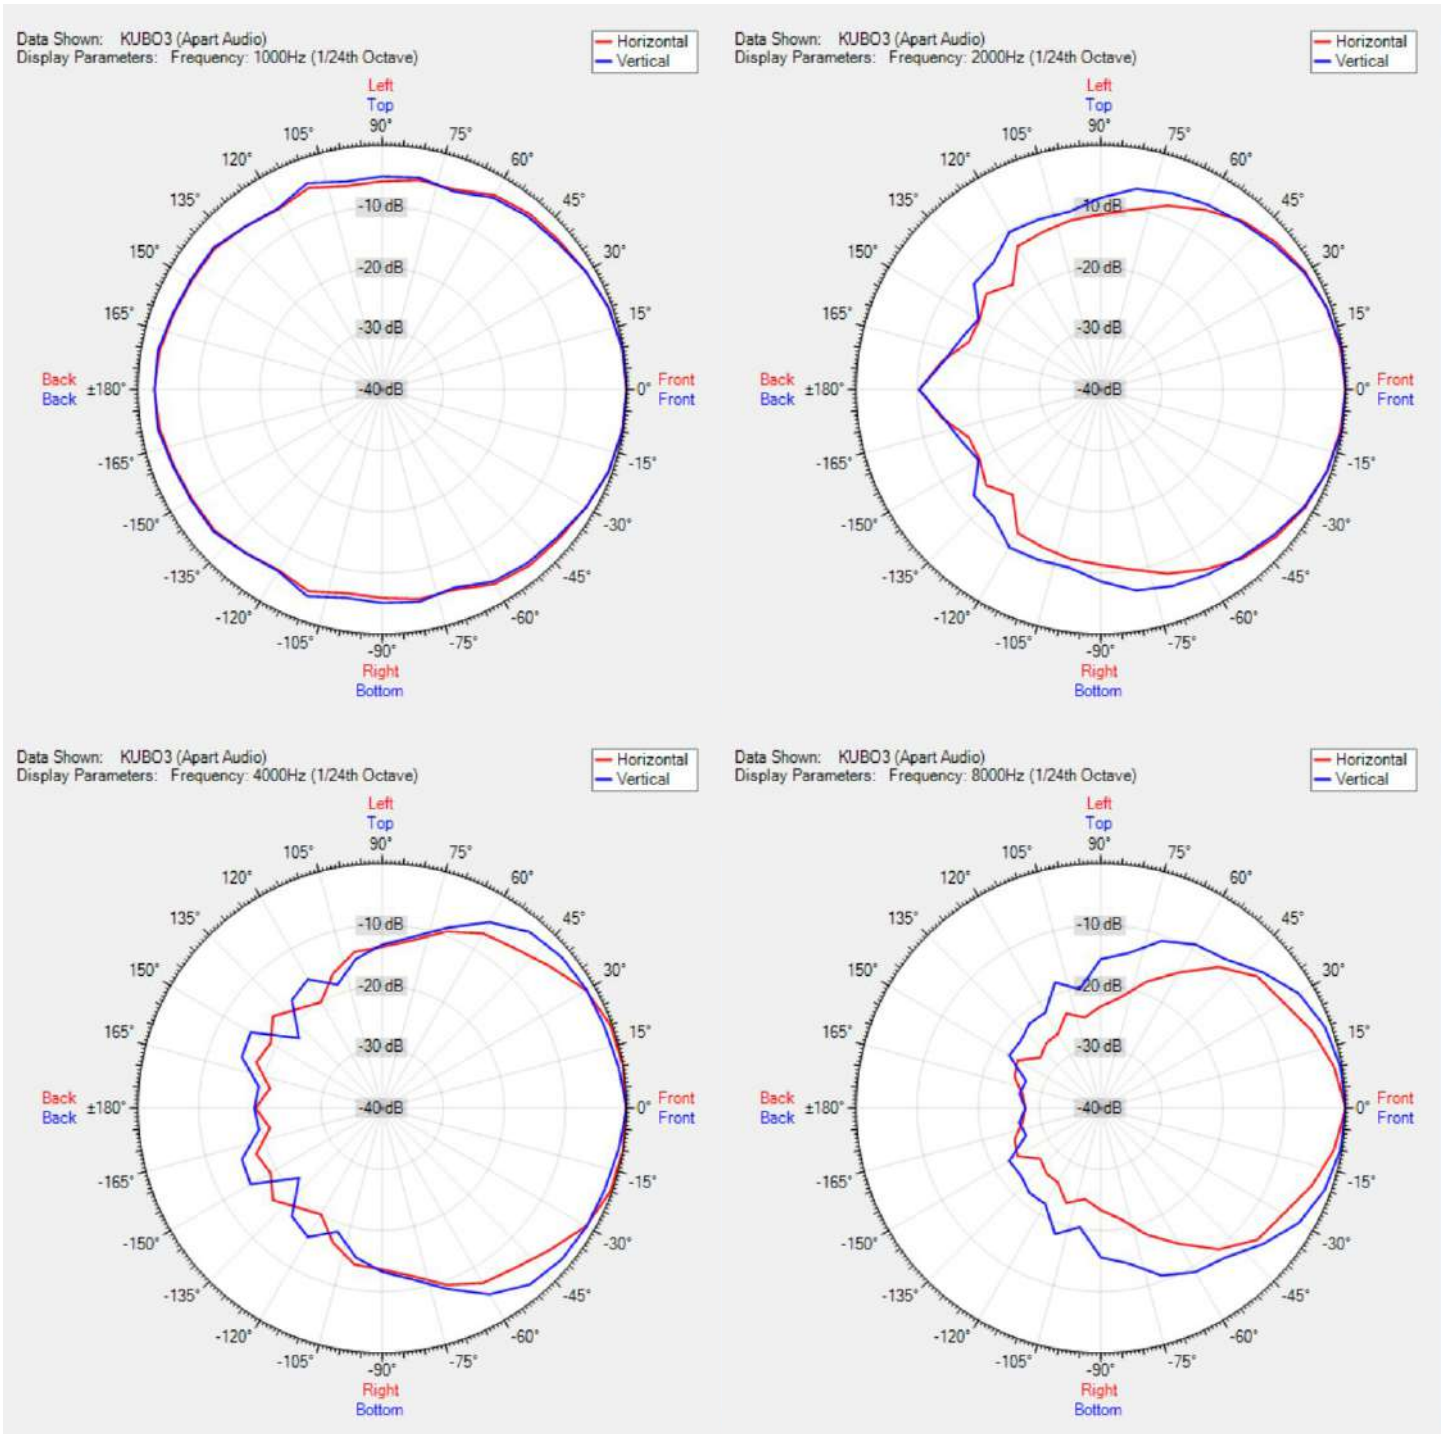

KUBO3-BL

3" compact design full range cabinet loudspeaker, black

The compact KUBO3 design loudspeaker comes with a 3" full range driver unit and bass reflex port providing a fast and dynamic bass response. The exceptional symmetrical cube-shaped designed KUBO3 produces 40 watts dynamic power at 8 ohms. The K-Mount bracket combined with the carefully designed fixing K-bolts grant you a safe and comfortable loudspeaker hook-up.

The easy cable management and 140° vertical or horizontal mounting possibility allows you to install the KUBO3 everywhere on any type of wall or ceiling. The in & link connection with euroblock connectors, offers easy daisy chaining of multiple KUBO loudspeakers. The installer friendly end-caps, held in place by 14 integrated strong neodymium magnets, hide all connections and bracket hardware on both sides. The unseen original and timeless KUBO cabinet will blend audio in with any kind of interior, adding elegance to any architect designed environment.

TECHNICAL SPECIFICATIONS

height in mm	125	width in mm	131
depth in mm	109	loudspeaker system	full range
woofer size in inch	3	woofer cone material	polypropylene
mounting system	U-bracket	colour	black / white
impedance (ohms)	8	low impedance dynamic power in watts	40
low impedance RMS power in watts	25	SPL 1W/1m in dB	89
max SPL 1m in dB	101	frequency response in Hz	94 - 20K
main construction material	ABS plastic	grille main material	steel
IP rating		Horizontal dispersion angle 1000 Hz	180°
Vertical dispersion angle 1000 Hz	180°	closest RAL colour (subject to deviations)	RAL9016 (W) / RAL9011 (BL)
Net weight product (kg)	0,97		

POLAR PLOTS