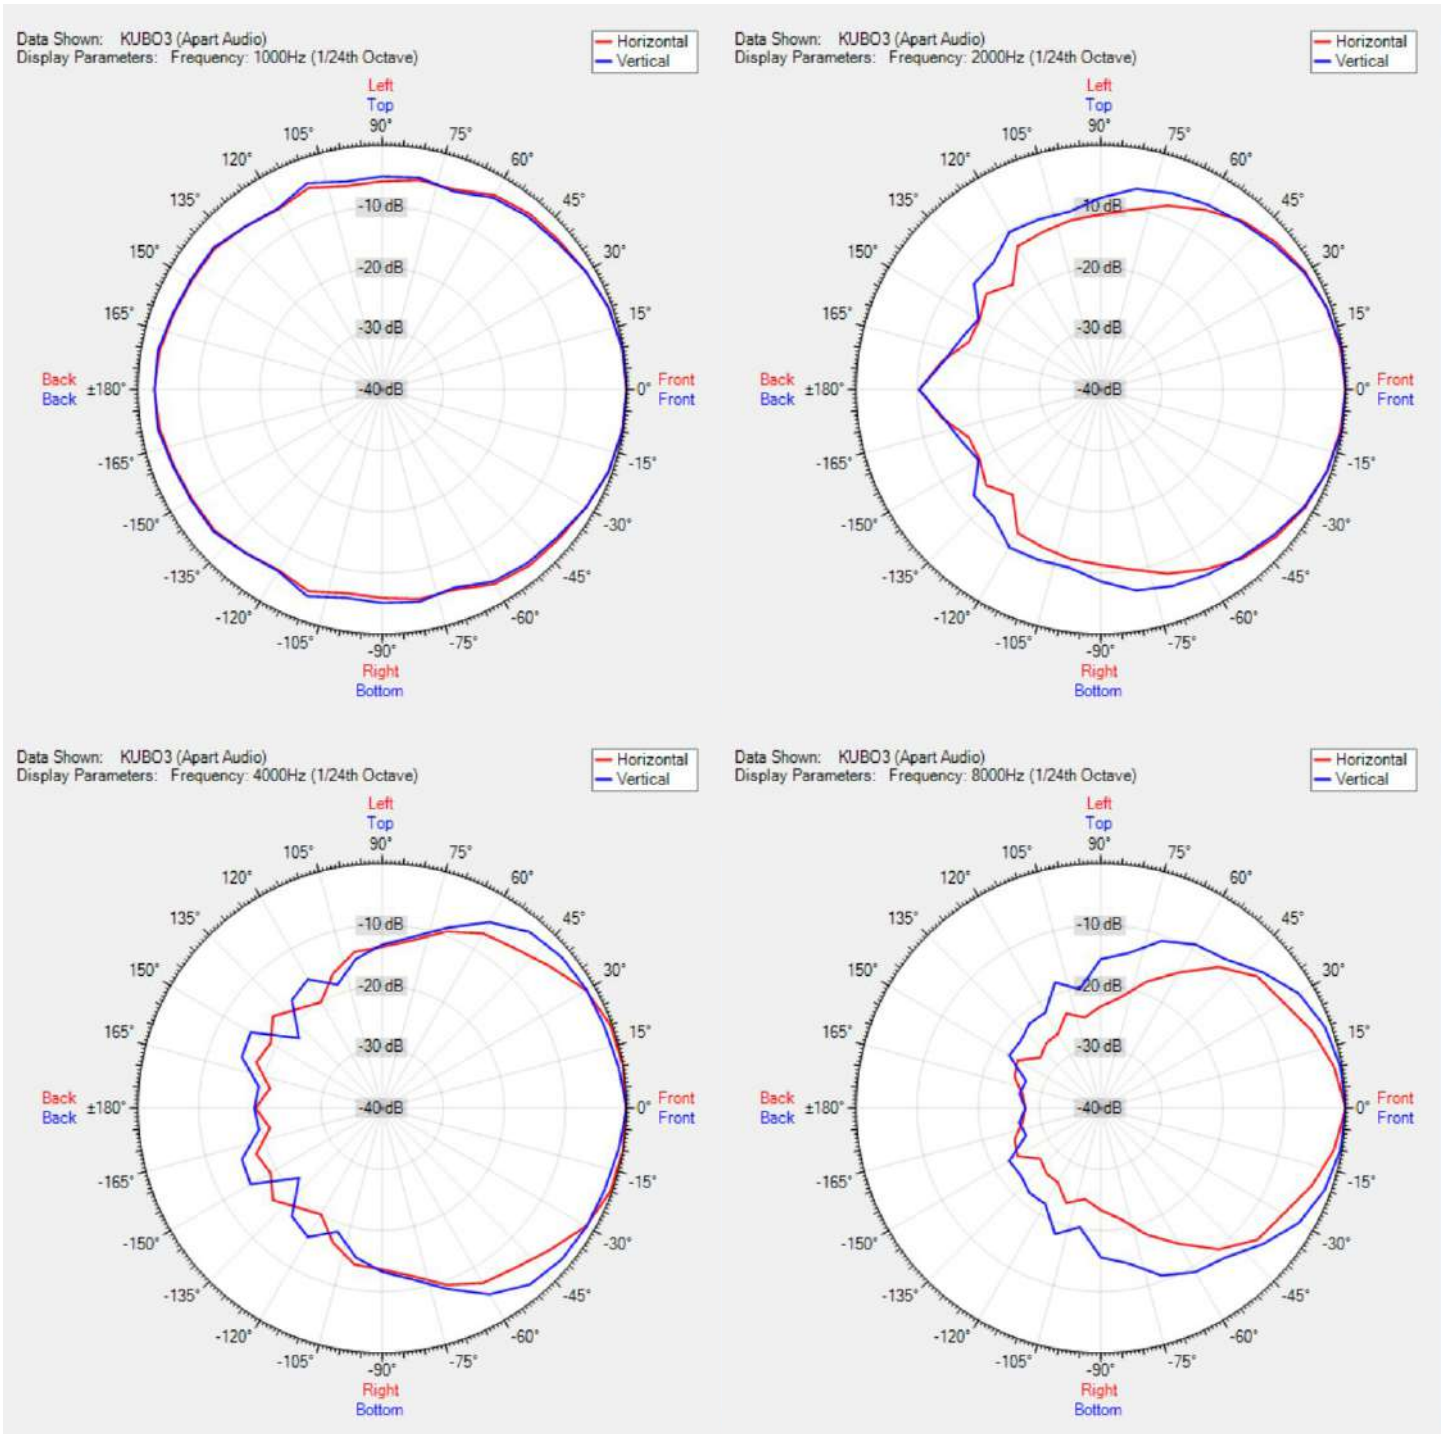

# KUBO3-W

3" compact design full range cabinet loudspeaker, white

The compact KUBO3 design loudspeaker comes with a 3" full range driver unit and bass reflex port providing a fast and dynamic bass response. The exceptional symmetrical cube-shaped designed KUBO3 produces 40 watts dynamic power at 8 ohms. The K-Mount bracket combined with the carefully designed fixing K-bolts grant you a safe and comfortable loudspeaker hook-up.

## TECHNICAL SPECIFICATIONS

height in mm	125	width in mm	131
depth in mm	109	loudspeaker system	full range
woofer size in inch	3	woofer cone material	polypropylene
mounting system	U-bracket	colour	black / white
impedance (ohms)	8	low impedance dynamic power in watts	40
low impedance RMS power in watts	25	SPL 1W/1m in dB	89
max SPL 1m in dB	101	frequency response in Hz	94 - 20K
main construction material	ABS plastic	grille main material	steel
IP rating		Horizontal dispersion angle 1000 Hz	180°
Vertical dispersion angle 1000 Hz	180°	closest RAL colour (subject to deviations)	RAL9016 (W) / RAL9011 (BL)
Net weight product (kg)	0,97		

## POLAR PLOTS

MORE PICTURES