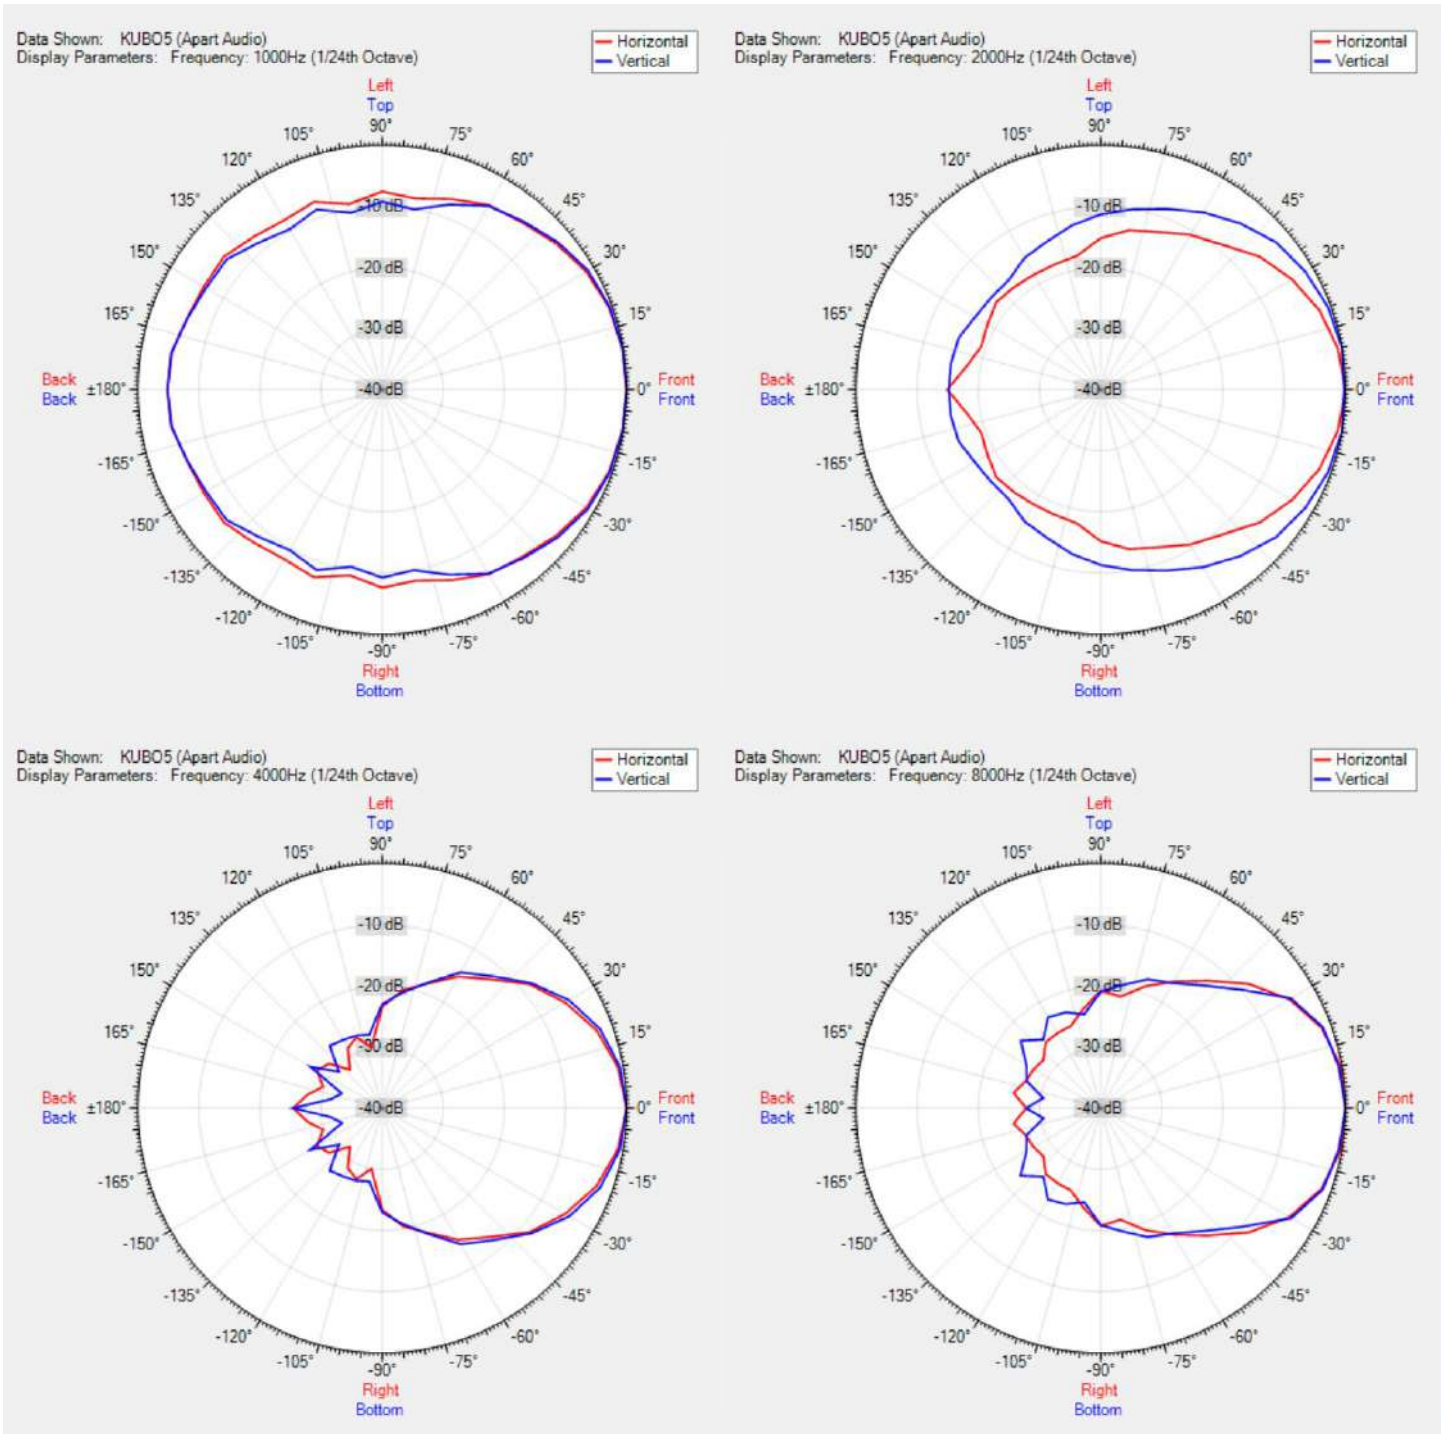

# KUBO5-W

5.25" Compact design two-way  
loudspeaker, white

KUBO5 is a 5.25" two-way loudspeaker with integrated bass reflex port providing a dynamic and fast bass response. The unseen original and timeless KUBO cabinet produces 80 watts dynamic power at 8 ohms. Multiple KUBO loudspeakers can easily be daisy chained via the in & link connection with euroblock connectors.

The K-Mount bracket & fixing K-bolts offer a safe and comfortable loudspeaker hook-up. The easy cable management and 140° vertical or horizontal mounting possibility allows you to install the KUBO5 everywhere on any type of wall or ceiling. The intuitive end-caps are very installer-friendly and are kept in place by 14 integrated strong neodymium magnets, hiding all connections and bracket hardware on both sides. KUBO will blend audio in with any kind of interior and architect designed environment.

## TECHNICAL SPECIFICATIONS

height in mm	155	width in mm	164
depth in mm	136	loudspeaker system	2-way
woofer size in inch	5.25	woofer cone material	coated paper
tweeter size in inch	1	mounting system	U-bracket
colour	black / white	impedance (ohms)	8
low impedance dynamic power in watts	80	low impedance RMS power in watts	50
SPL 1W/1m in dB	92	max SPL 1m in dB	106
frequency response in Hz	94 - 20K	main construction material	ABS plastic
grille main material	steel	IP rating	
Horizontal dispersion angle 1000 Hz	180°	Vertical dispersion angle 1000 Hz	180°
closest RAL colour (subject to deviations)	RAL9016 (W) / RAL9011 (BL)	Net weight product (kg)	1,70

## POLAR PLOTS

MORE PICTURES