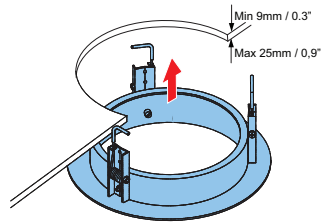

## Installation

Fig. 1

Fig. 2

Fig. 3

Fig. 4

Fig. 5

Fig. 6

Fig. 7

### Note:

- The specification data is measured in an anechoic chamber, on a standard baffle
- The reference axis is perpendicular to the center point of the front grille
- The reference plane is perpendicular to the center of the reference axis
- The horizontal plane is perpendicular to the center of the reference plane