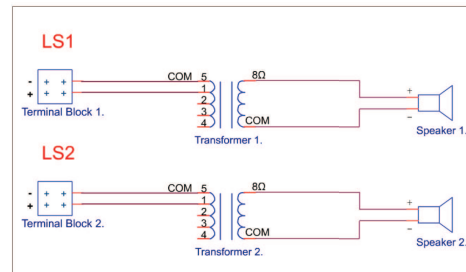

## Installation

Fig. 1

Fig. 2

Fig. 3

Fig. 4

Fig. 5

Fig. 6

Fig. 7

Fig. 8

Fig. 9

Fig. 10

## Circuit diagrams

POS.	Power: 100V
1	LS1 1.5W
2	8Ω 6W
3	3W 3W
4	1.5W 1.5W
5	0.75W 0.75W

Fig. 11: Circuit diagram

Fig. 12: Frequency response

### Note:

- The specification data is measured in an anechoic chamber, on a standard baffle
- The reference axis is perpendicular to the center point of the front grille
- The reference plane is perpendicular to the center of the reference axis
- The horizontal plane is perpendicular to the center of the reference plane