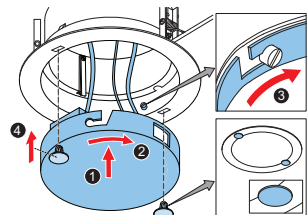

## Installation

Fig. 1

Fig. 2

Fig. 3

Fig. 4

Fig. 5

Fig. 6

Fig. 7

Fig. 8

Fig. 9

Fig. 10

## Circuit diagrams

POS.	Power: 100V
1	LS1 1.5W
2	8Ω 6W
3	3W 3W
4	1.5W 1.5W
5	0.75W 0.75W

Fig. 11: Circuit diagram

Fig. 12: Frequency response

### Note:

- The specification data is measured in an anechoic chamber, on a standard baffle
- The reference axis is perpendicular to the center point of the front grille
- The reference plane is perpendicular to the center of the reference axis
- The horizontal plane is perpendicular to the center of the reference plane