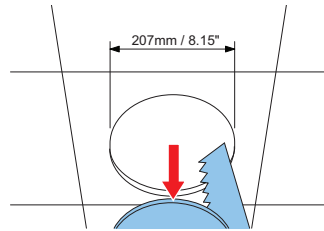

## Installation

Fig. 1

Fig. 2

Fig. 3

Fig. 4

Fig. 5

Fig. 6

Fig. 7

### Note:

- The specification data is measured in an anechoic chamber, on a standard baffle
- The reference axis is perpendicular to the center point of the front grille
- The reference plane is perpendicular to the center of the reference axis
- The horizontal plane is perpendicular to the center of the reference plane