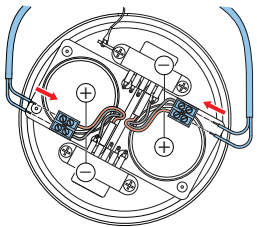

## Installation

Fig. 1

Fig. 2

Fig. 3

Fig. 4

Fig. 5

Fig. 6

Fig. 7

Fig. 8

Fig. 9

Fig. 10

## Circuit diagrams

POS.	Power: 100V
1	LS1 1.5W
2	8Ω 6W
3	3W 3W
4	1.5W 1.5W
5	0.75W 0.75W

Fig. 11: Circuit diagram

Fig. 12: Frequency response

### Note:

- The specification data is measured in an anechoic chamber, on a standard baffle
- The reference axis is perpendicular to the center point of the front grille
- The reference plane is perpendicular to the center of the reference axis
- The horizontal plane is perpendicular to the center of the reference plane