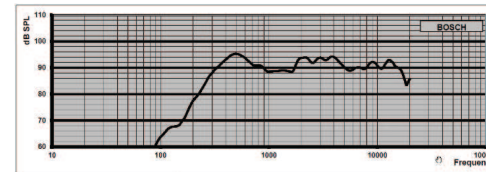

Fig. 8

Fig. 9

Fig. 10

## Circuit diagrams

POS.	Power: 100V
1	LS1 1.5W
2	8Ω 6W
3	3W 3W
4	1.5W 1.5W
5	0.75W 0.75W

Fig. 11: Circuit diagram

Fig. 12: Frequency response

### Note:

- The specification data is measured in an anechoic chamber, on a standard baffle
- The reference axis is perpendicular to the center point of the front grille
- The reference plane is perpendicular to the center of the reference axis
- The horizontal plane is perpendicular to the center of the reference plane