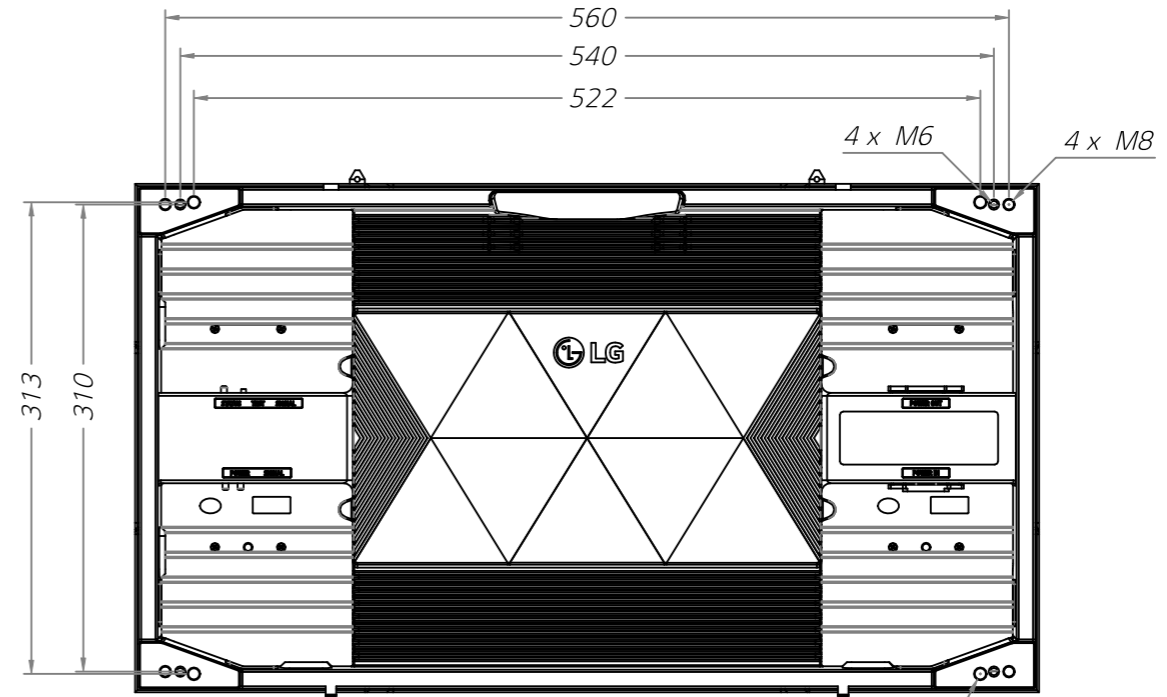

■ LSBB0xx-GD
 - SIZE : W600mm x H337.5mm

PROJECT TITLE

LED Screen

NOTE

- 1. This drawing is only for reference.
- 2. Specifications subject to change without notice.

Ø7.5 Through Holes

REVISIONS DATE

DRAWN BY

DESIGNED BY

CHECKED BY

APPROVED BY

DRAWING TITLE
 Cabinet Elevation
 LSBB0xx-GD

MATERIAL

SCALE 1 / 5

DATE 2021. 04. 30.

SHEET NO. 001 REV.