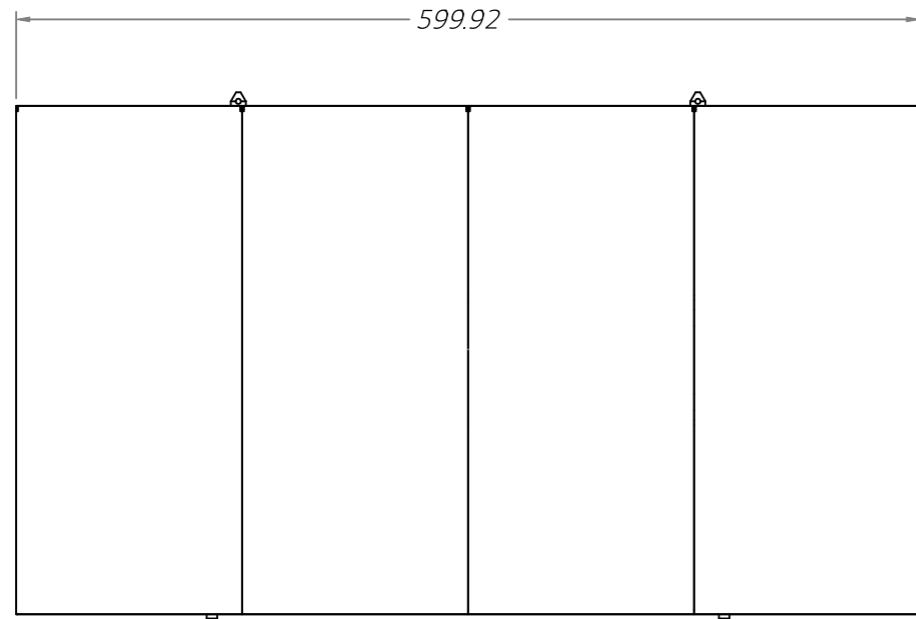

■ LSBB0xx-GD
 - SIZE : W600mm x H337.5mm

PROJECT TITLE

LED Screen

NOTE

- 1. This drawing is only for reference.
- 2. Specifications subject to change without notice.

Ø7.5 Through Holes

REVISIONS DATE

DRAWN BY

DESIGNED BY

CHECKED BY

APPROVED BY

DRAWING TITLE
 Cabinet Elevation
 LSBB0xx-GD

MATERIAL

SCALE 1 / 5

DATE 2021. 04. 30.

SHEET NO. 001 REV.