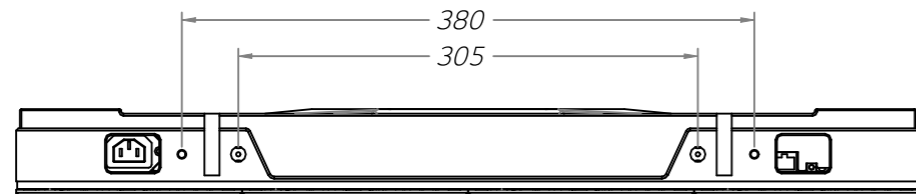

■ LSBB0xx-GD
 - SIZE : W600mm x H337.5mm

PROJECT TITLE

LED Screen

NOTE

- 1. This drawing is only for reference.
- 2. Specifications subject to change without notice.

Ø7.5 Through Holes

REVISIONS DATE

DRAWN BY

DESIGNED BY

CHECKED BY

APPROVED BY

DRAWING TITLE
 Cabinet Elevation
 LSBB0xx-GD

MATERIAL

SCALE 1 / 5

DATE 2021. 04. 30.

SHEET NO. 001 REV.