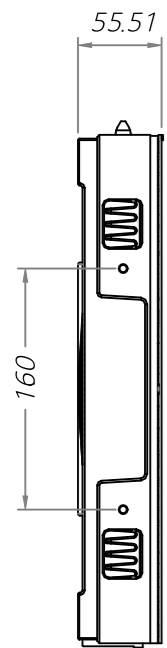

■ LSBB0xx-GD
 - SIZE : W600mm x H337.5mm

PROJECT TITLE

LED Screen

NOTE

- 1. This drawing is only for reference.
- 2. Specifications subject to change without notice.

Ø7.5 Through Holes

REVISIONS DATE

DRAWN BY

DESIGNED BY

CHECKED BY

APPROVED BY

DRAWING TITLE
 Cabinet Elevation
 LSBB0xx-GD

MATERIAL

SCALE 1 / 5

DATE 2021. 04. 30.

SHEET NO. 001 REV.