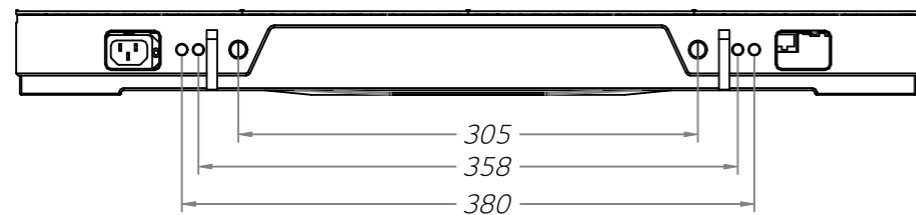

■ LSBB0xx-GD
 - SIZE : W600mm x H337.5mm

PROJECT TITLE

LED Screen

NOTE

- 1. This drawing is only for reference.
- 2. Specifications subject to change without notice.

Ø7.5 Through Holes

REVISIONS DATE

DRAWN BY

DESIGNED BY

CHECKED BY

APPROVED BY

DRAWING TITLE
 Cabinet Elevation
 LSBB0xx-GD

MATERIAL

SCALE 1 / 5

DATE 2021. 04. 30.

SHEET NO. 001 REV.