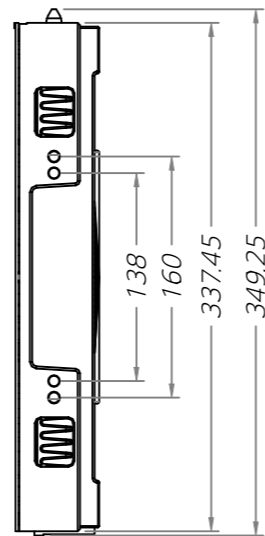

■ LSBB0xx-GD
 - SIZE : W600mm x H337.5mm

PROJECT TITLE

LED Screen

NOTE

- 1. This drawing is only for reference.
- 2. Specifications subject to change without notice.

Ø7.5 Through Holes

REVISIONS DATE

DRAWN BY

DESIGNED BY

CHECKED BY

APPROVED BY

DRAWING TITLE
 Cabinet Elevation
 LSBB0xx-GD

MATERIAL

SCALE 1 / 5

DATE 2021. 04. 30.

SHEET NO. 001 REV.