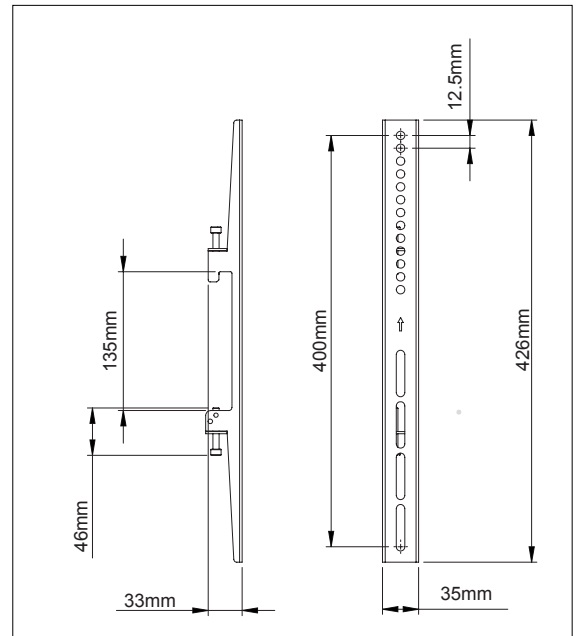

Technical Summary

Fixed arms(40cm)

EAN: 7350073733736

COMPONENT CHECKLIST

| Item | Name | QTY |
|------|-----------------|-----|
| A1 | M5 x 15mm Screw | 4 |
| A2 | M6 x 15mm Screw | 4 |
| A3 | M8 x 15mm Screw | 4 |
| A4 | M6 Washer | 4 |
| B | Fixed Bracket | 2 |

PRODUCT DIMENSIONS

INSTALLATION INSTRUCTION