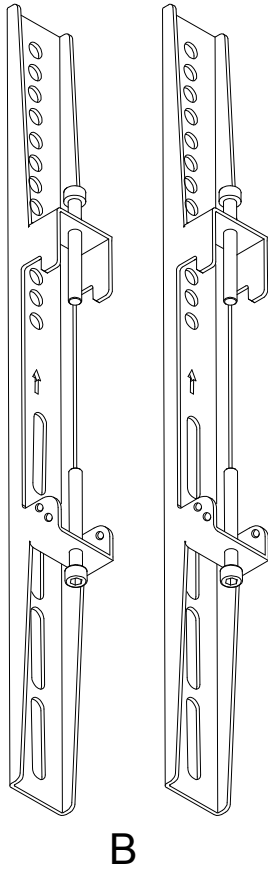

Technical Summary

Fixed arms(40cm)

EAN: 7350073733736

COMPONENT CHECKLIST

| Item | Name | QTY |
|------|-----------------|-----|
| A1 | M5 x 15mm Screw | 4 |
| A2 | M6 x 15mm Screw | 4 |
| A3 | M8 x 15mm Screw | 4 |
| A4 | M6 Washer | 4 |
| B | Fixed Bracket | 2 |

PRODUCT DIMENSIONS

INSTALLATION INSTRUCTION