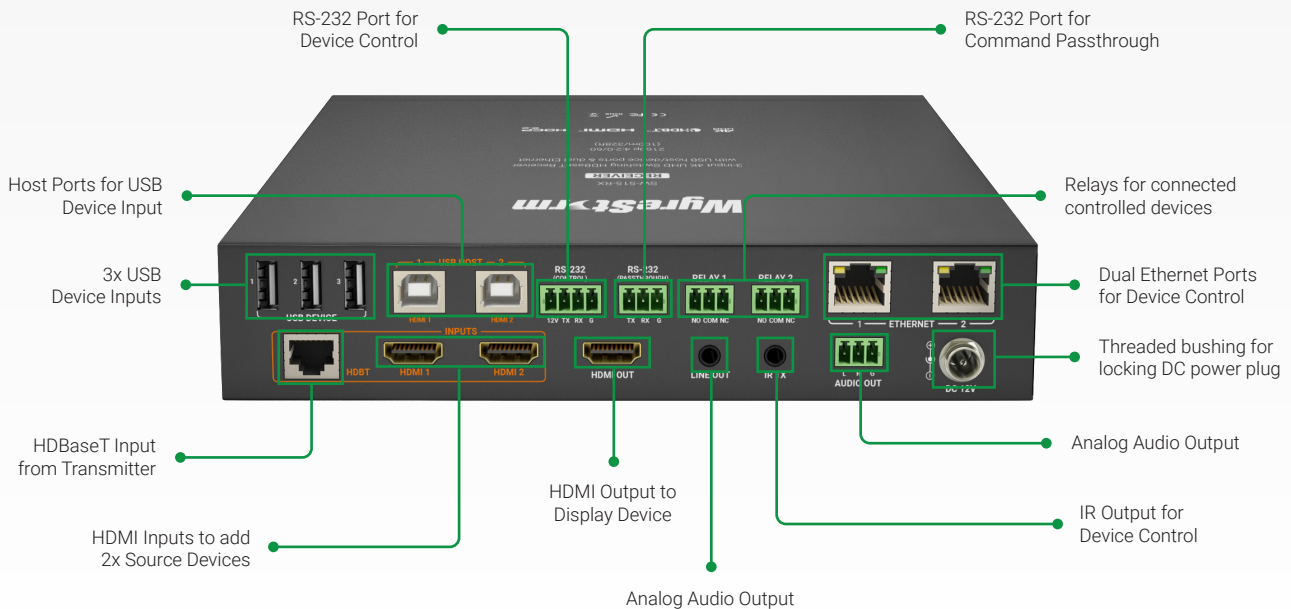

3-input 4K UHD Switching HDBaseT Receiver with USB Host/Device Ports & Dual Ethernet (4K: 100m/328ft)

SW-515-RX

WyreStorm

Specification Sheet

4K UHD | HDBaseT | HDMI | HDCP 2.2

WyreStorm - Powerful. Reliable. Simple.

Introduction

Powerful, next generation HDBaseT receiver compatible with WyreStorm's presentation switcher platform, perfect for corporate meeting and classroom environments. Automatically switches between a remote source sent over HDBaseT and 2 local HDMI sources, all with USB device extension. CEC triggering and 3rd party device relays further contribute to a superior and autonomous presentation experience.

Key Features

- HDBaseT receiver with switching inputs for education or corporate meeting rooms
- Automatic or manual switching between a remote HDBaseT source or 2 local HDMI's
- Bidirectional USB2.0 for connection of webcams, smart touchscreens and microphones
- Automatic or manual CEC triggering for compatible connected screens or projectors
- Condition based relays triggered on source presence
- Supports source content up to 4K/60 4:2:0 with HDCP 2.2

In the Box

1x SW-515-RX Transmitter
1x 12V DC Power Supply (US/UK/EU)
1x IR Transmitter
2x Mounting Brackets

4x 3-pin Screw Down Phoenix Connector
1x 4-pin Screw Down Phoenix Connector
1x Quickstart Guide