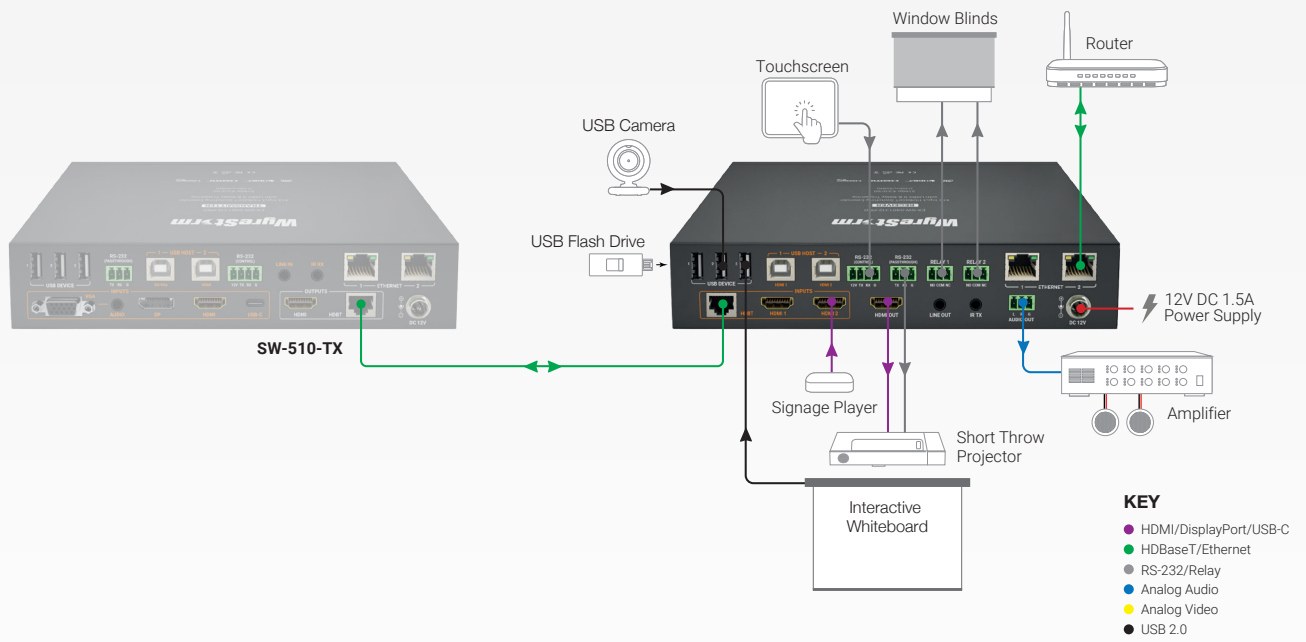

Right Product for the Right Application.

Note: WyreStorm reserves the right to change product specification, appearance or dimensions of this product at any time without prior notice.