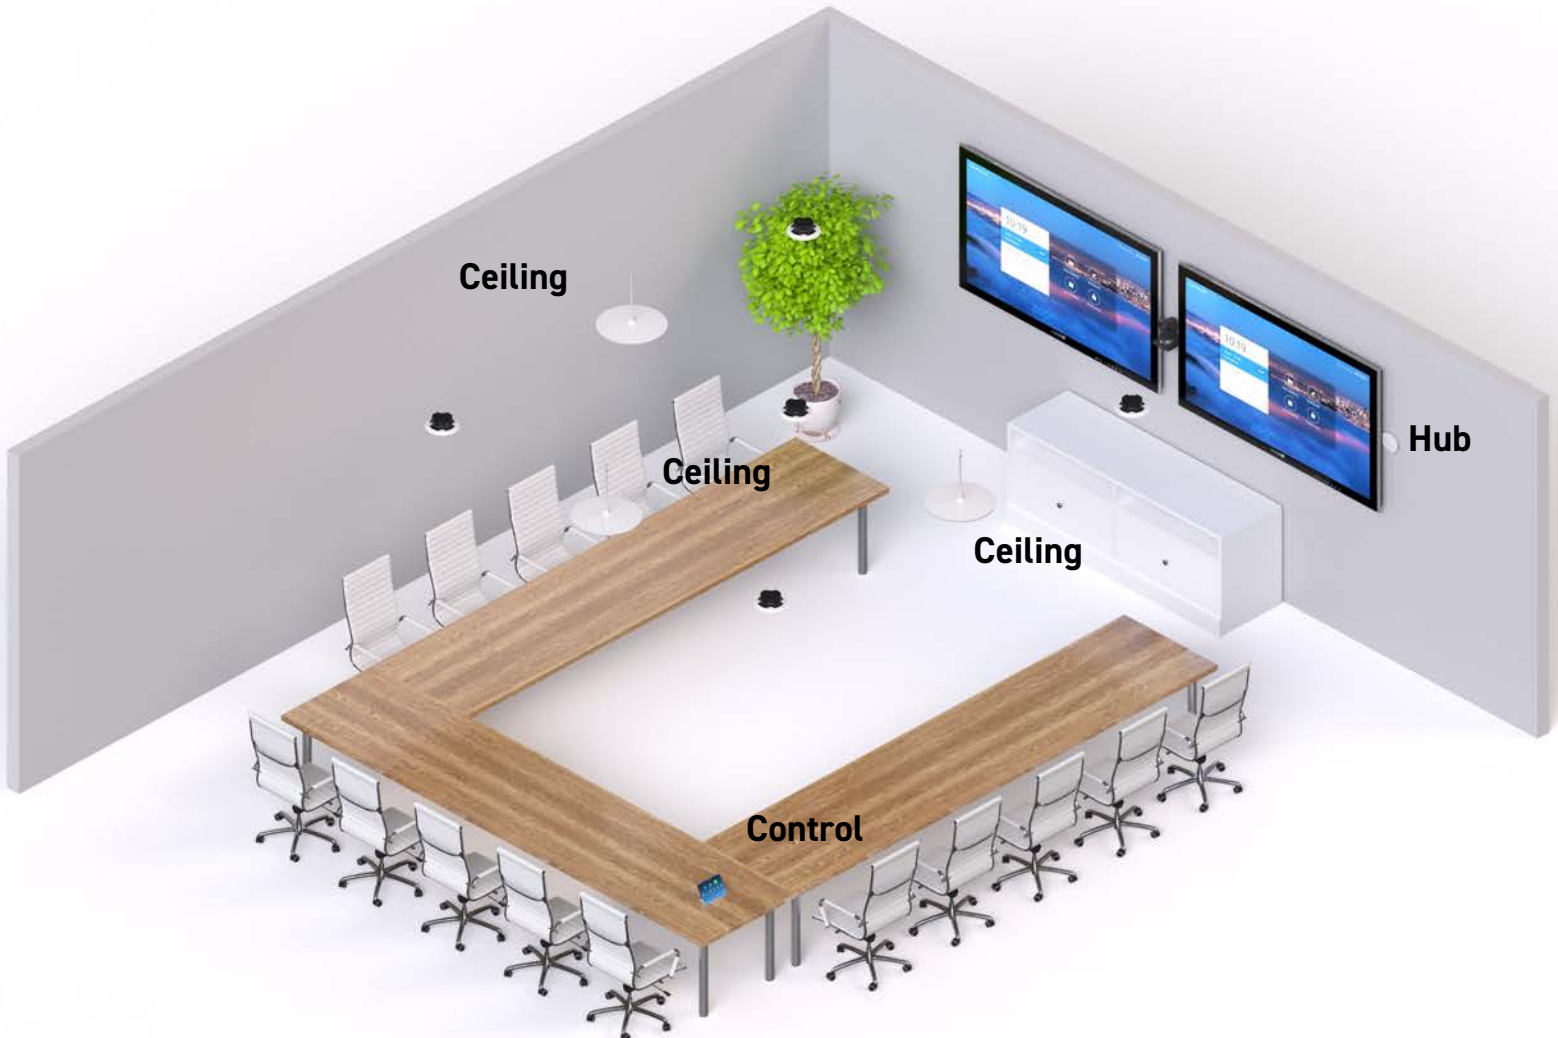

# U-Shaped Conference Room Reference Design

This reference design highlights just one of a few ways you can configure Stem into your U-shaped conference rooms. In this design you can see three Stem Ceiling's paired with Stem Hub and Control. Each Stem device is connected directly to your network via a single Ethernet cable. Stem's ecosystem approach gives you the freedom to mix and match devices to create your own customized setup. With Stem you can design your rooms to fit your needs.

Mix and match all Stem devices for a customized audio solution.

Set up, control, and manage your rooms and devices on your network.

Stem solutions are compatible with your favorite conferencing platforms.