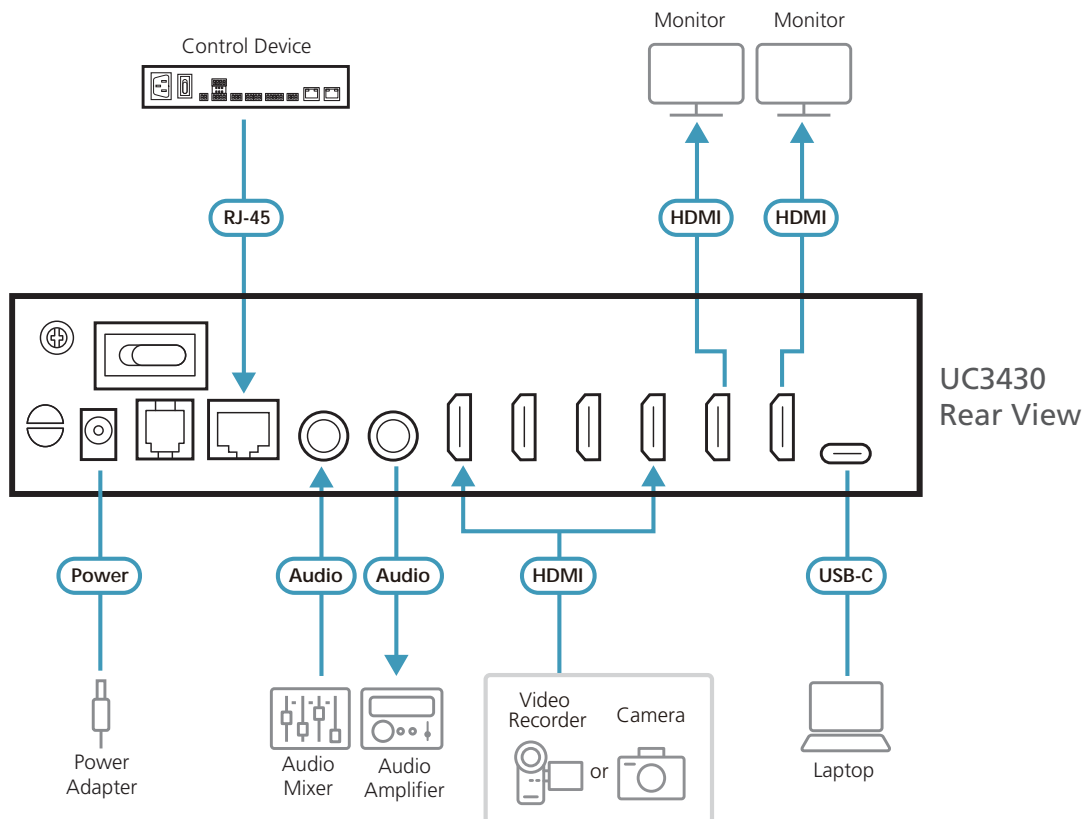

The CAMLIVE PRO 4K works with a rack mount kit (sold separately) to give installation flexibility in media cabinets or DIT stations. With the switcher's one-stop programming and streaming functionalities that work on Windows / Mac platforms, multi-camera streaming in scenarios in need of sharp, vivid UHD quality such as multi-cam studios, corporate conferences, lecture halls, houses of worship, and live events, has never been so easy.

Front View

Rear View

Features

- Captures 4 channels of 4K @ 60 HDMI, mixes and switches the streams while providing audio mixer functionalities and seamless transition for pro-level broadcasting
- Multiple output options:
 - HDMI PGM / Loop-through at 4K @ 60 for preview and monitoring purposes
 - USB-C output 4K @ 30 for live broadcast on the Internet
- Built-in audio mixer — mixes up to 4 HDMI audios and 1 line-level audio for adding live narration / music to the content
- Versatile control methods via the front panel pushbuttons, RJ-45 port for serial control via ATEN VK Control System, and ATEN OnAir Lite app
- ATEN OnAir Lite app — users can remotely control device settings in real-time, including multiple AV source switching / mixing, content cropping / resizing, layout options (full screen / PiP / PbP / PoP), transitions, Chroma Key, and logo adding
- Compatible with popular streaming software including Zoom, Microsoft Teams, Youtube, Facebook, GoToWebinar, Open Broadcaster, XSplit Broadcaster, and Twitch
- Supports UVC / UAC v1.1
- Plug-and-Play functionality with USB-C 3.2 Gen 1 compliance
- Works with major operating systems: Windows® and Mac OS X®