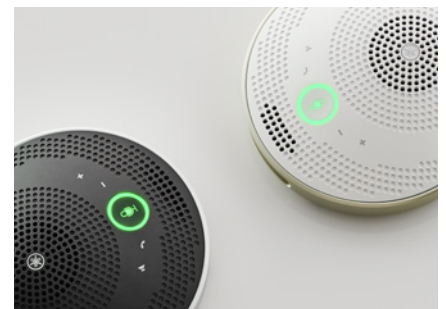

Taking the Office Outside

Unified Communications Speakerphone

YVC-200

YVC-200

YVC-200 is a portable USB + Bluetooth® speakerphone that enables natural and reliable remote communication no matter where you work. Bring it in your bag and take the office outside!

Boost productivity with exceptional remote conversation

- Yamaha's professional quality DSPs with super wideband audio for ample, clear sound
- Intelligent microphones with 360° coverage distinguishes the human voice over noise
- Optimizing the sound environment automatically no matter what the environment

Collaborate freely anytime, anywhere

- Smart and simple connection with multiple devices, OSs and conference applications
- Complete portability by USB power or up to 10 hours with the rechargeable battery
- User friendly touch sensor button for connecting and collaborating easily

As flexible as you are

- Stylish design with choice of white/black colors blend into any home or office décor
- Headset plug for protecting private discussion
- Listen to music between calls for collaboration